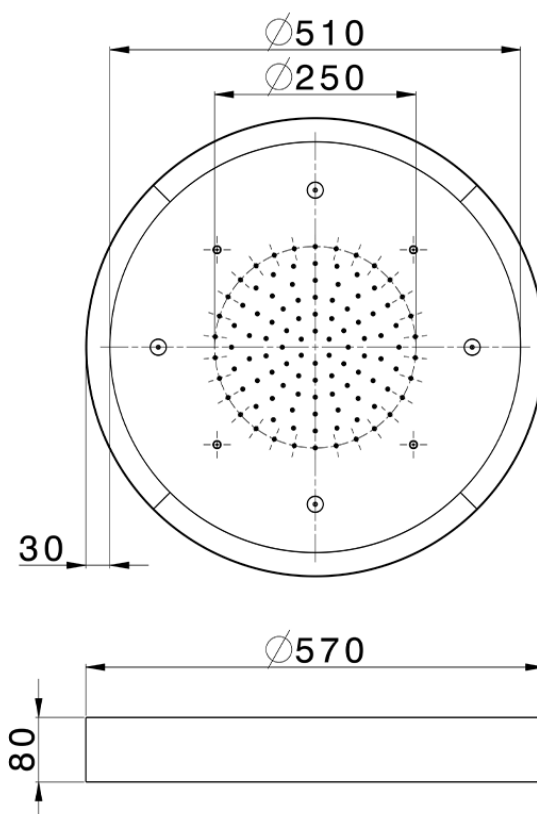

Ø 570 mm Chromotherapy Ceiling showerhead WELLNESS_ZS0C0175

ZS0C0175

<https://en.cisal.it/o-570-mm-chromotherapy-ceiling-showerhead-wellness-zs0c0175>

2026-05-17