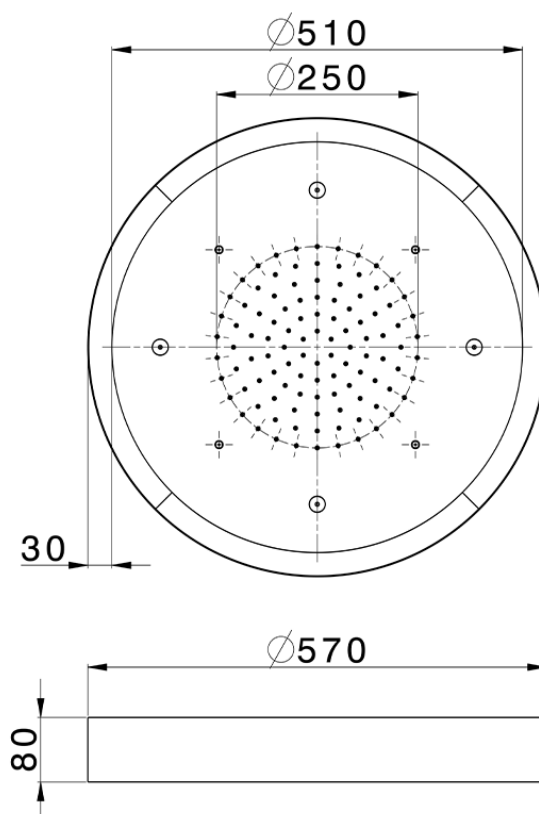

Ø 570 mm Chromotherapy Ceiling showerhead WELLNESS_ZS0C0175

ZS0C0175

<https://en.cisal.it/o-570-mm-chromotherapy-ceiling-showerhead-wellness-zs0c0175>

2026-04-26