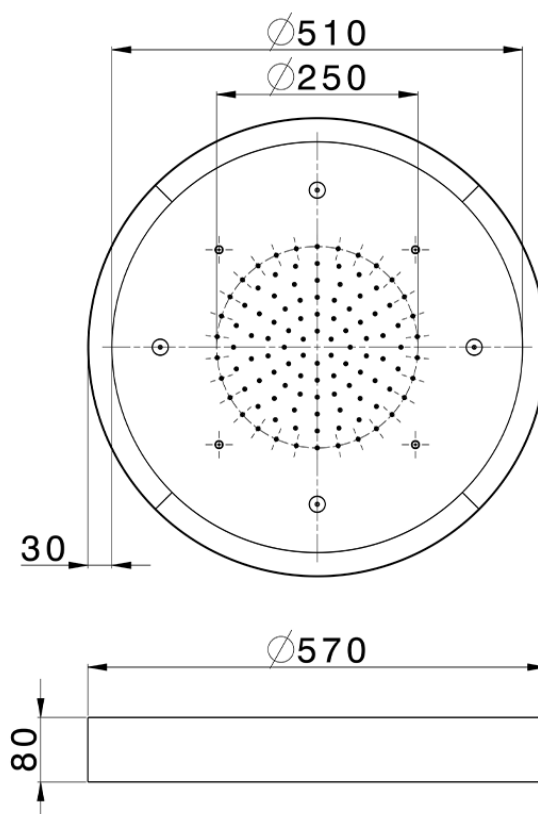

**Ø 570 mm Chromotherapy Ceiling showerhead WELLNESS\_ZS0C0175**

ZS0C0175

<https://en.cisal.it/o-570-mm-chromotherapy-ceiling-showerhead-wellness-zs0c0175>

2026-06-13