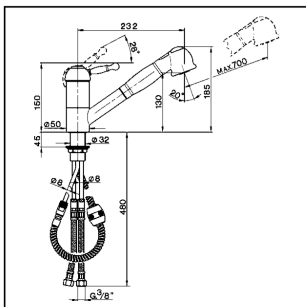

Single lever sink mixer with extrac.shower ARCANA ROYAL_AY002570

MODEL **AY002570**

Single lever sink mixer with extrac.shower,swivel spout,2 sprays handshower,150 cm Brass Flexible Hose

AVAILABLE FINISHINGS

CHARACTERISTICS

Cartridge Spare Parts **ZZ92909000**

43 mm Cartridge

Single lever sink mixer with extrac.shower ARCANA ROYAL_AY002570

cisal

AY 00257

- Monocomando livello
- Single lever sink mixer
- Einhand-Spültischbatterie
- Mitigeur évier