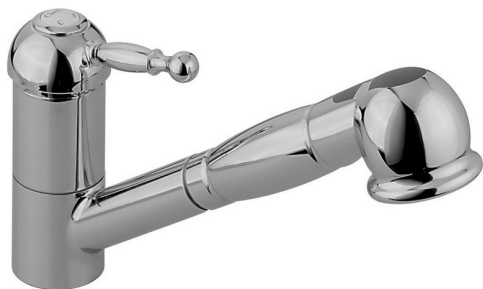

Single lever sink mixer with extrac.shower ARCANA ROYAL_AY002570

MODEL **AY002570**

Single lever sink mixer with extrac.shower,swivel spout,2 sprays handshower,150 cm Brass Flexible Hose

AVAILABLE FINISHINGS

CHARACTERISTICS

Cartridge Spare Parts **ZZ92909000**

43 mm Cartridge

Single lever sink mixer with extrac.shower ARCANA ROYAL_AY002570

cisal

AY 00257

- Monocomando livello
- Single lever sink mixer
- Einhand-Spültischbatterie
- Mitigeur évier

AY.12

AY002570

<https://en.cisal.it/single-lever-sink-mixer-with-extrac-shower-arcana-royal-ay002570>

2026-04-30