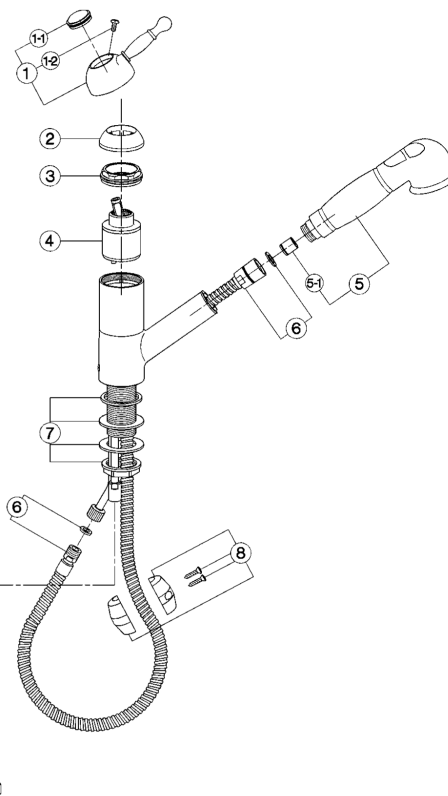

## Single lever sink mixer with extrac.shower ARCANA ROYAL\_AY002570

MODEL **AY002570**

Single lever sink mixer with extrac.shower,swivel spout,2 sprays handshower,150 cm Brass Flexible Hose

AVAILABLE FINISHINGS

CHARACTERISTICS

Cartridge Spare Parts **ZZ92909000**

**43 mm Cartridge**

## Single lever sink mixer with extrac.shower ARCANA ROYAL\_AY002570

**cisal**

### AY 00257

- Monocomando livello
- Single lever sink mixer
- Einhand-Spültischbatterie
- Mitigeur évier

bar	PORTATA GETTO AERATO * AIRSPRAY FLOW RATE DURCHFLOSS LUFTSTRAHL DEBIT JET MOUSSANT l/min.	PORTATA GETTO A PIOGGIA RAINSPRAY FLOW RATE DURCHFLOSS REGENSTRAHL DEBIT JET PLUIE l/min.
0,5	4,5	4
1	6,5	6
2	10	9
3	12	11
4	14	13,5
5	16	15