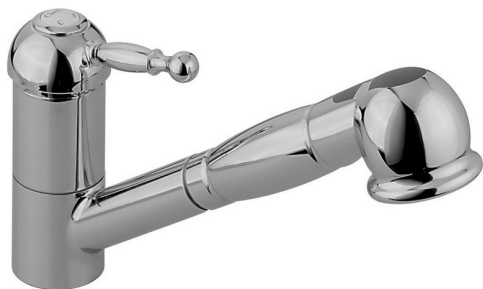

Single lever sink mixer with extrac.shower ARCANA ROYAL_AY002570

MODEL **AY002570**

Single lever sink mixer with extrac.shower,swivel spout,2 sprays handshower,150 cm Brass Flexible Hose

AVAILABLE FINISHINGS

CHARACTERISTICS

Cartridge Spare Parts **ZZ92909000**

43 mm Cartridge

Single lever sink mixer with extrac.shower ARCANA ROYAL_AY002570

cisal

AY 00257

- Monocomando livello
- Single lever sink mixer
- Einhand-Spültischbatterie
- Mitigeur évier

AY.12

AY002570

<https://en.cisal.it/single-lever-sink-mixer-with-extrac-shower-arcana-royal-ay002570>

2026-06-29