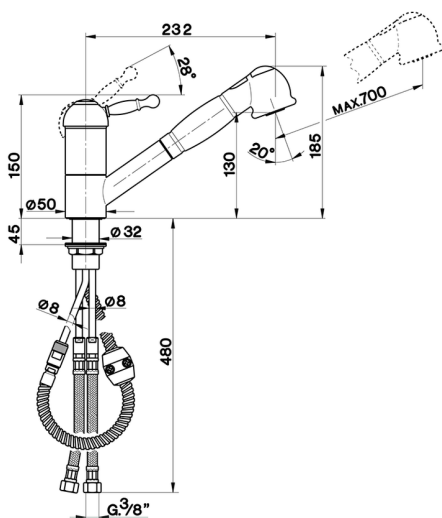

## Single lever sink mixer with extrac.shower ARCANA ROYAL\_AY002570

MODEL **AY002570**

Single lever sink mixer with extrac.shower,swivel spout,2 sprays handshower,150 cm Brass Flexible Hose

AVAILABLE FINISHINGS

CHARACTERISTICS

Cartridge Spare Parts **ZZ92909000**

**43 mm Cartridge**

## Single lever sink mixer with extrac.shower ARCANA ROYAL\_AY002570

**cisal**