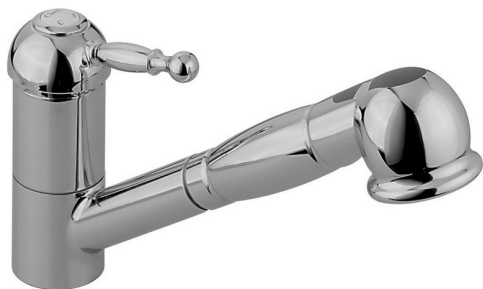

Single lever sink mixer with extrac.shower ARCANA ROYAL_AY002570

MODEL **AY002570**

Single lever sink mixer with extrac.shower,swivel spout,2 sprays handshower,150 cm Brass Flexible Hose

AVAILABLE FINISHINGS

CHARACTERISTICS

Cartridge Spare Parts **ZZ92909000**

43 mm Cartridge

Single lever sink mixer with extrac.shower ARCANA ROYAL_AY002570

cisal

AY 00257

- Monocomando livello
- Single lever sink mixer
- Einhand-Spültischbatterie
- Mitigeur évier

AY.12

AY002570

<https://en.cisal.it/single-lever-sink-mixer-with-extrac-shower-arcana-royal-ay002570>

2026-06-08