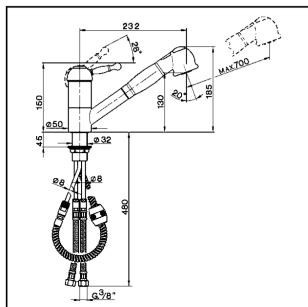

Single lever sink mixer with extrac.shower ARCANA ROYAL_AY002570

cisal

AY 00257

- Monocomando livello
- Single lever sink mixer
- Einhand-Spültischbatterie
- Mitigeur évier