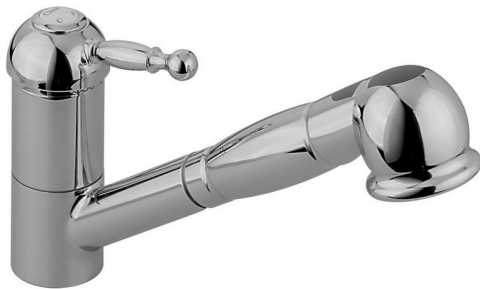

## Single lever sink mixer with extrac.shower ARCANA ROYAL\_AY002570

MODEL **AY002570**

Single lever sink mixer with extrac.shower,swivel spout,2 sprays handshower,150 cm Brass Flexible Hose

AVAILABLE FINISHINGS

CHARACTERISTICS

Cartridge Spare Parts **ZZ92909000**

**43 mm Cartridge**

## Single lever sink mixer with extrac.shower ARCANA ROYAL\_AY002570

**cisal**

AY.12

AY002570

<https://en.cisal.it/single-lever-sink-mixer-with-extrac-shower-arcana-royal-ay002570>

2026-04-08