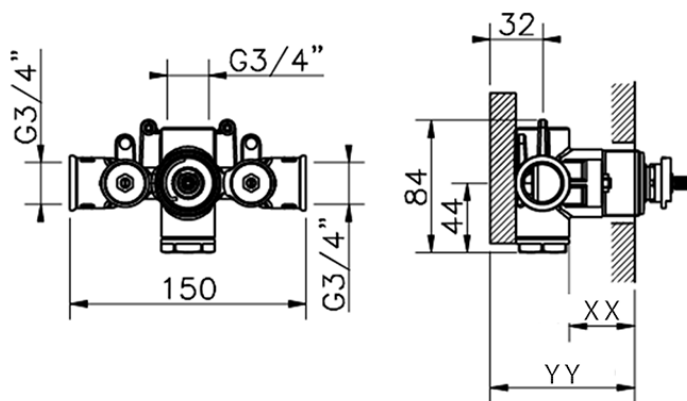

Exposed part for concealed thermo shower valve CHERIE_CX007200

CX007200

<https://en.cisal.it/exposed-part-for-concealed-thermo-shower-valve-cherie-cx007200>

Piastra/Plate/Plaque/Platte/Placa

2-3mm: XX 25-40 YY 76-91

10mm: XX 16-31 YY 65-80

ZA007220

<https://en.cisal.it/3-4-concealed-thermostatic-valve-concealed-za007220>

2026-04-08