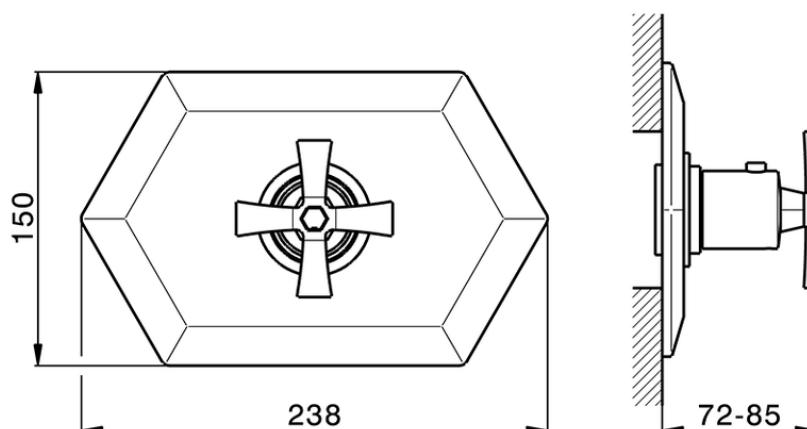

Exposed part for concealed thermo shower valve CHERIE_CX007200

CX007200

<https://en.cisal.it/exposed-part-for-concealed-thermo-shower-valve-cherie-cx007200>

Piastra/Plate/Plaque/Platte/Placa

2-3mm: XX 25-40 YY 76-91

10mm: XX 16-31 YY 65-80

ZA007220

<https://en.cisal.it/3-4-concealed-thermostatic-valve-concealed-za007220>

2026-04-08