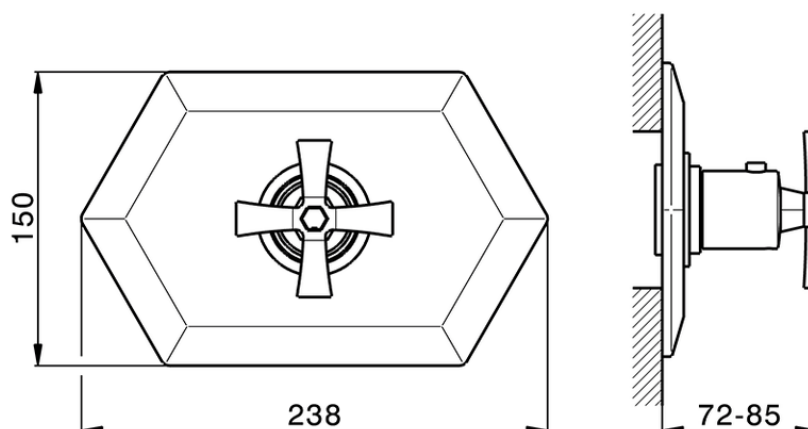

Exposed part for concealed thermo shower valve CHERIE_CX007200

CX007200

<https://en.cisal.it/exposed-part-for-concealed-thermo-shower-valve-cherie-cx007200>

Piastra/Plate/Plaque/Platte/Placa

2-3mm: XX 25-40 YY 76-91

10mm: XX 16-31 YY 65-80

ZA007220

<https://en.cisal.it/3-4-concealed-thermostatic-valve-concealed-za007220>

2026-06-14