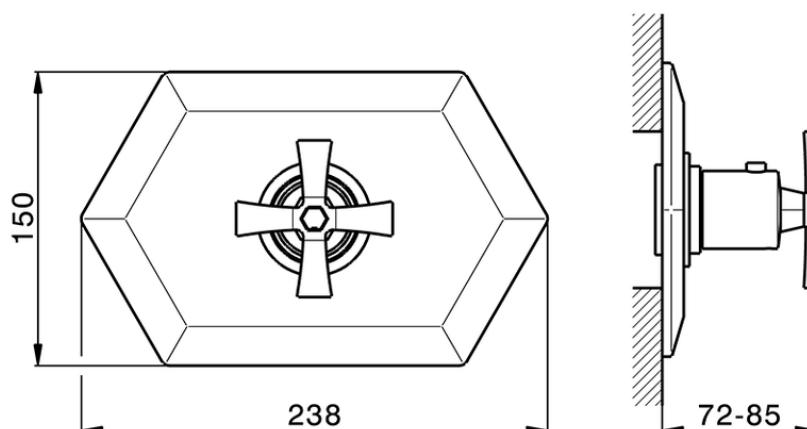

## Exposed part for concealed thermo shower valve CHERIE\_CX007200

CX007200

<https://en.cisal.it/exposed-part-for-concealed-thermo-shower-valve-cherie-cx007200>

## Piastra/Plate/Plaque/Platte/Placa

2-3mm: XX 25-40 YY 76-91

10mm: XX 16-31 YY 65-80

ZA007220

<https://en.cisal.it/3-4-concealed-thermostatic-valve-concealed-za007220>

2026-05-19