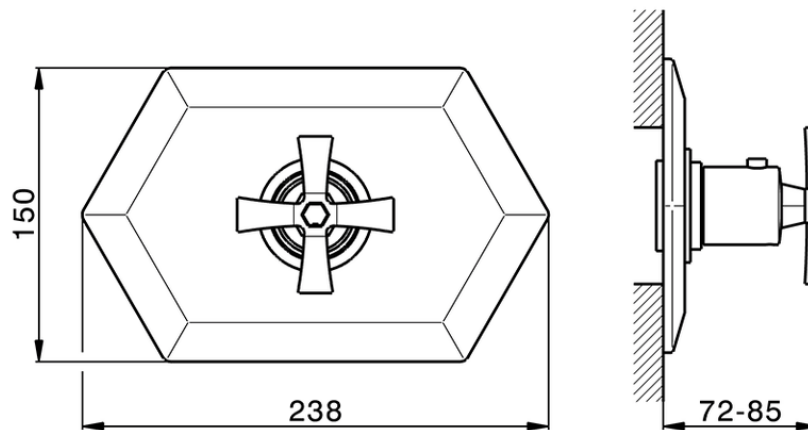

Exposed part for concealed thermo shower valve CHERIE_CX007200

CX007200

<https://en.cisal.it/exposed-part-for-concealed-thermo-shower-valve-cherie-cx007200>

Piastra/Plate/Plaque/Platte/Placa
 2-3mm: XX 25-40 YY 76-91
 10mm: XX 16-31 YY 65-80