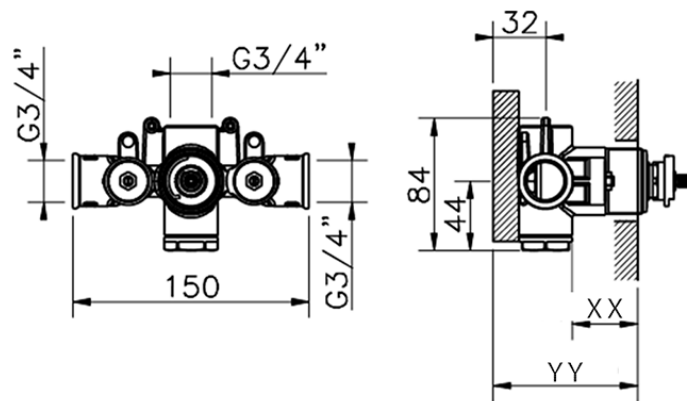

Exposed part for concealed thermo shower valve CHERIE_CX007200

CX007200

<https://en.cisal.it/exposed-part-for-concealed-thermo-shower-valve-cherie-cx007200>

Piastra/Plate/Plaque/Platte/Placa
 2-3mm: XX 25-40 YY 76-91
 10mm: XX 16-31 YY 65-80

ZA007220

<https://en.cisal.it/3-4-concealed-thermostatic-valve-concealed-za007220>

2026-04-08