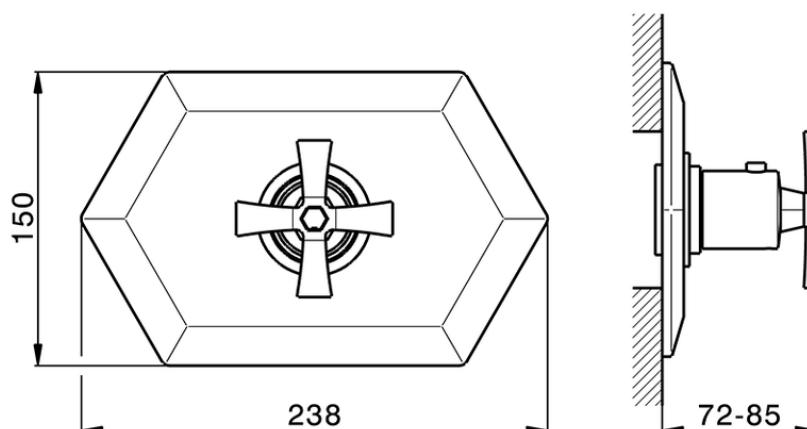

Exposed part for concealed thermo shower valve CHERIE_CX007200

CX007200

<https://en.cisal.it/exposed-part-for-concealed-thermo-shower-valve-cherie-cx007200>

Piastra/Plate/Plaque/Platte/Placa

2-3mm: XX 25-40 YY 76-91

10mm: XX 16-31 YY 65-80

ZA007220

<https://en.cisal.it/3-4-concealed-thermostatic-valve-concealed-za007220>

2026-04-29