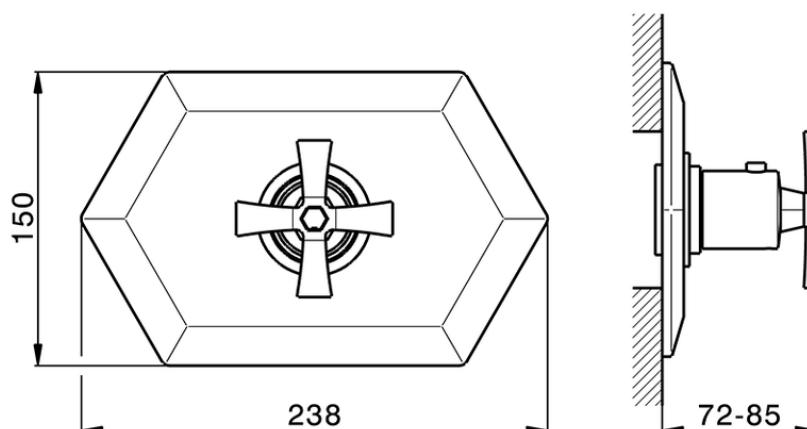

Exposed part for concealed thermo shower valve CHERIE_CX007200

CX007200

<https://en.cisal.it/exposed-part-for-concealed-thermo-shower-valve-cherie-cx007200>

Piastra/Plate/Plaque/Platte/Placa

2-3mm: XX 25-40 YY 76-91

10mm: XX 16-31 YY 65-80

ZA007220

<https://en.cisal.it/3-4-concealed-thermostatic-valve-concealed-za007220>

2026-06-13