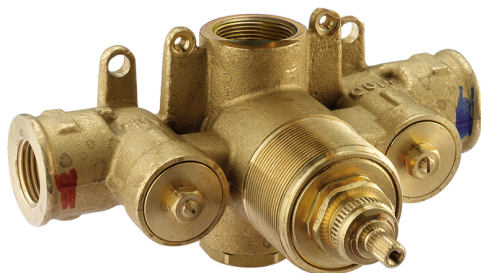

Exposed part for concealed thermo shower valve CHERIE_CX007200

MODEL **CX007200**

Exposed part for concealed thermo shower valve, without stop valve, without concealed part, for items ZA007220

AVAILABLE FINISHINGS

- 
6T 6T Chrome/Matt Black
- 
7C 7C Gold/Matt Black
- 
7D 7D Polished Nickel/Matt Black
- 
7E 7E Rose Gold/Matt Black

CHARACTERISTICS

Installation **Concealed**
 Required concealed parts **ZA007220**

Thermostatic

The Cisal thermostatic is your personal water manager, helping you to handle, control and save water and energy.

3/4 Concealed thermostatic valve CONCEALED_ZA007220

MODEL **ZA007220**

3/4" Concealed thermostatic valve, without
Stopvalve, without trim kit

AVAILABLE FINISHINGS

CHARACTERISTICS

Concealed **1**
Cartridge Spare Parts **23.51A.HF**
HF Thermostatic Valve

Piastra/Plate/Plaque/Platte/Placa
2-3mm: XX 25-40 YY 76-91
10mm: XX 16-31 YY 65-80

Thermostatic