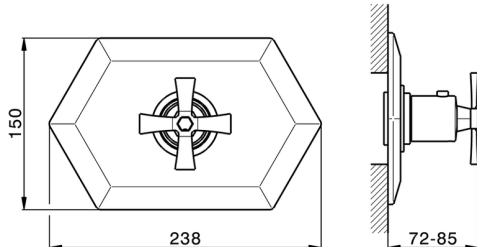

CHARACTERISTICS

Installation **Concealed**
Required concealed parts **ZA007220**

Thermostatic

The Cisal thermostatic is your personal water manager, helping you to handle, control and save water and energy.