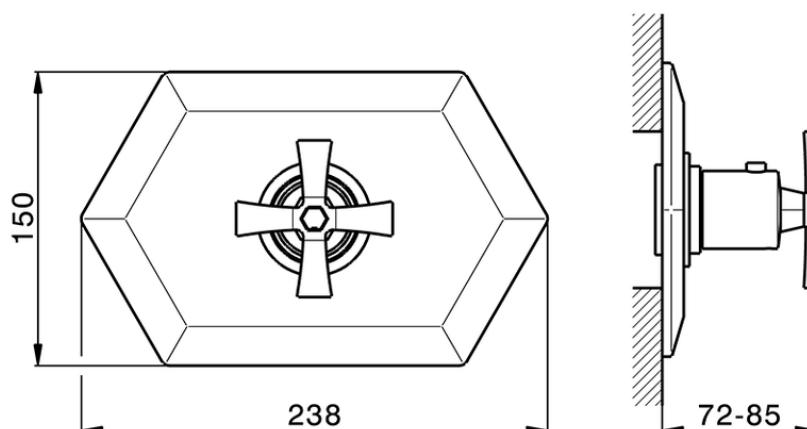

## Exposed part for concealed thermo shower valve CHERIE\_CX007200

CX007200

<https://en.cisal.it/exposed-part-for-concealed-thermo-shower-valve-cherie-cx007200>

## Piastra/Plate/Plaque/Platte/Placa

2-3mm: XX 25-40 YY 76-91

10mm: XX 16-31 YY 65-80