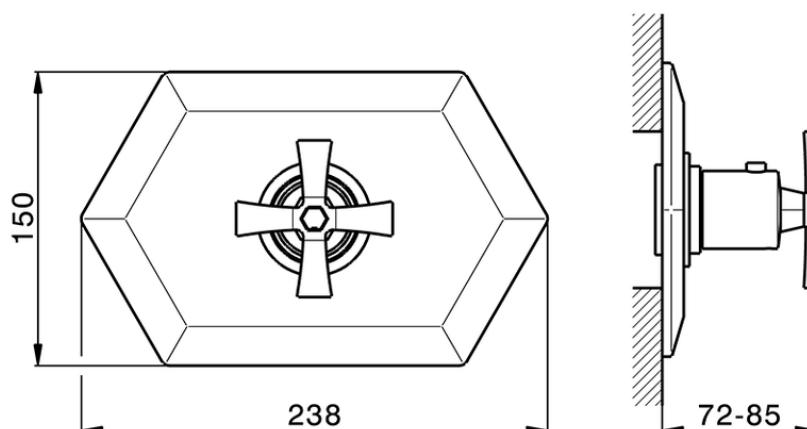

Exposed part for concealed thermo shower valve CHERIE_CX007200

CX007200

<https://en.cisal.it/exposed-part-for-concealed-thermo-shower-valve-cherie-cx007200>

Piastra/Plate/Plaque/Platte/Placa

2-3mm: XX 25-40 YY 76-91

10mm: XX 16-31 YY 65-80

ZA007220

<https://en.cisal.it/3-4-concealed-thermostatic-valve-concealed-za007220>

2026-04-28