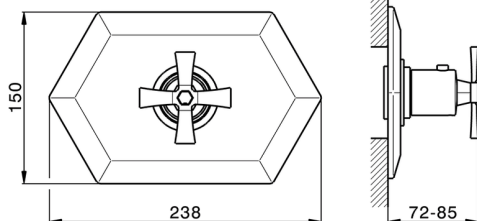

Exposed part for concealed thermo shower valve CHERIE_CX007200

MODEL **CX007200**

Exposed part for concealed thermo shower valve, without stop valve, without concealed part, for items ZA007220

AVAILABLE FINISHINGS

- 
6T 6T Chrome/Matt Black
- 
7C 7C Gold/Matt Black
- 
7D 7D Polished Nickel/Matt Black
- 
7E 7E Rose Gold/Matt Black

CHARACTERISTICS

Installation **Concealed**
 Required concealed parts **ZA007220**

Thermostatic