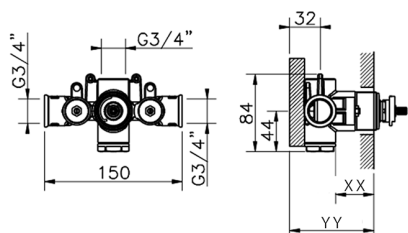

The Cisal thermostatic is your personal water manager, helping you to handle, control and save water and energy.

3/4" Concealed thermostatic valve CONCEALED_ZA007220

MODEL **ZA007220**

3/4" Concealed thermostatic valve, without
Stopvalve, without trim kit

AVAILABLE FINISHINGS

CHARACTERISTICS

Concealed **1**
Cartridge Spare Parts **23.51A.HF**
HF Thermostatic Valve

Piastra/Plate/Plaque/Platte/Placa
2-3mm: XX 25-40 YY 76-91
10mm: XX 16-31 YY 65-80

Thermostatic