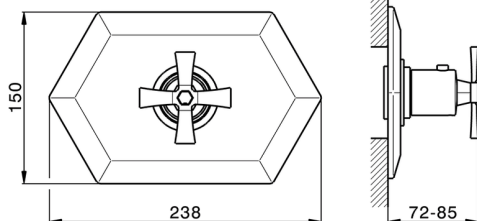

CHARACTERISTICS

Installation **Concealed**
Required concealed parts **ZA007220**

Thermostatic

The Cisal thermostatic is your personal water manager, helping you to handle, control and save water and energy.