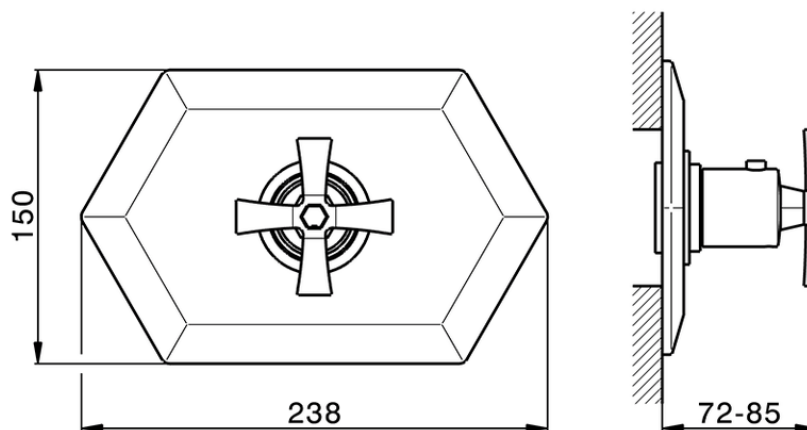

## Exposed part for concealed thermo shower valve CHERIE\_CX007200

CX007200

<https://en.cisal.it/exposed-part-for-concealed-thermo-shower-valve-cherie-cx007200>

Piastra/Plate/Plaque/Platte/Placa

2-3mm: XX 25-40 YY 76-91

10mm: XX 16-31 YY 65-80

ZA007220

<https://en.cisal.it/3-4-concealed-thermostatic-valve-concealed-za007220>

2026-05-19