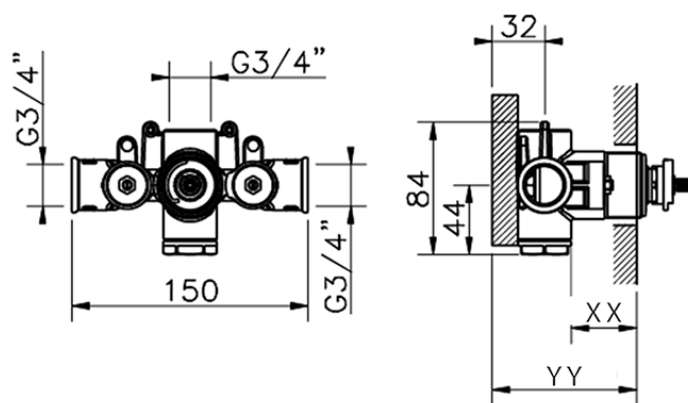

## Exposed part for concealed thermo shower valve CHERIE\_CX007200

CX007200

<https://en.cisal.it/exposed-part-for-concealed-thermo-shower-valve-cherie-cx007200>

Piastra/Plate/Plaque/Platte/Placa

2-3mm: XX 25-40 YY 76-91

10mm: XX 16-31 YY 65-80

ZA007220

<https://en.cisal.it/3-4-concealed-thermostatic-valve-concealed-za007220>

2026-05-19