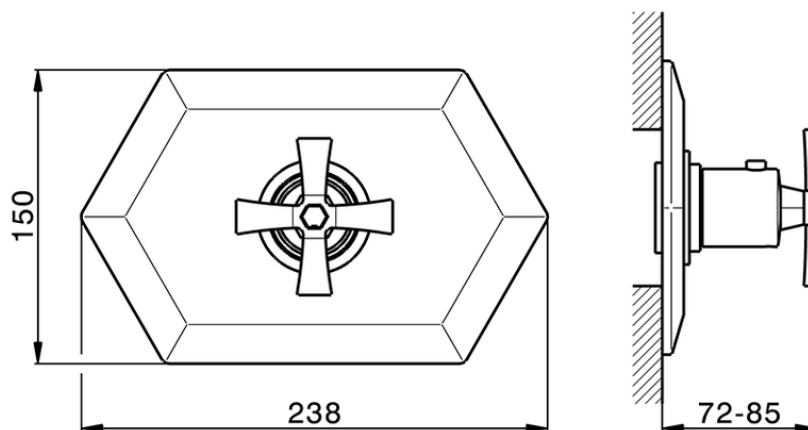

Exposed part for concealed thermo shower valve CHERIE_CX007200

CX007200

<https://en.cisal.it/exposed-part-for-concealed-thermo-shower-valve-cherie-cx007200>

Piastra/Plate/Plaque/Platte/Placa

2-3mm: XX 25-40 YY 76-91

10mm: XX 16-31 YY 65-80

ZA007220

<https://en.cisal.it/3-4-concealed-thermostatic-valve-concealed-za007220>

2026-04-29