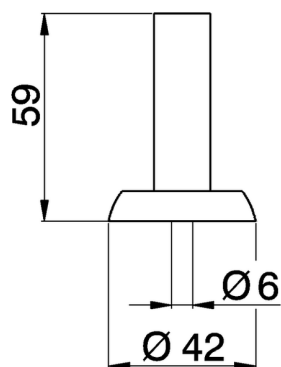

## Lever for single lever mixer 'WA' SPARE PARTS\_ZZ944870

MODEL **ZZ944870**

Lever for single lever mixer 'WA'

AVAILABLE FINISHINGS

**21** 21 Chrome

**2A** 2A Satin Brushed Nickel

CHARACTERISTICS

2026-04-09