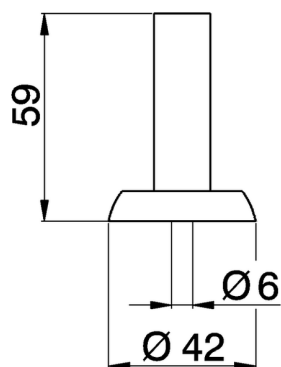

Lever for single lever mixer 'WA' SPARE PARTS_ZZ944870

MODEL **ZZ944870**

Lever for single lever mixer 'WA'

AVAILABLE FINISHINGS

21 21 Chrome

2A 2A Satin Brushed Nickel

CHARACTERISTICS

2026-04-29