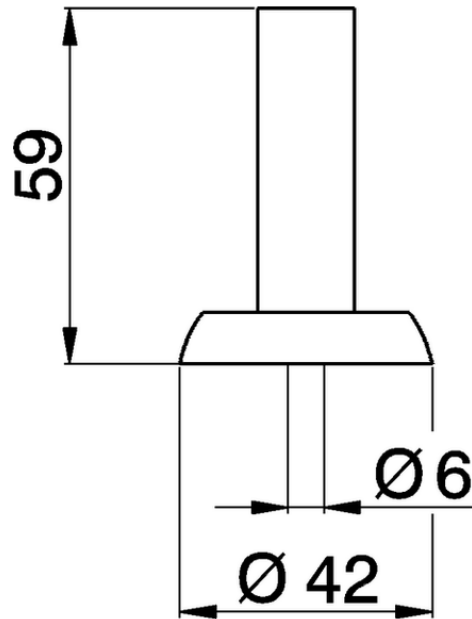

## Lever for single lever mixer 'WA' SPARE PARTS\_ZZ944870

ZZ944870

<https://en.cisal.it/lever-for-single-lever-mixer-wa-spare-parts-zz944870>

2026-04-09