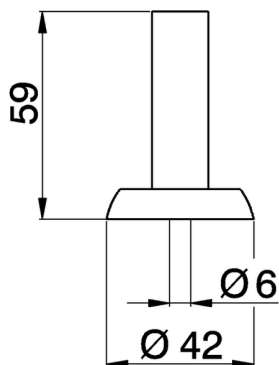

Lever for single lever mixer 'WA' SPARE PARTS_ZZ944870

MODEL **ZZ944870**

Lever for single lever mixer 'WA'

AVAILABLE FINISHINGS

21 21 Chrome

2A 2A Satin Brushed Nickel

CHARACTERISTICS

2026-04-08