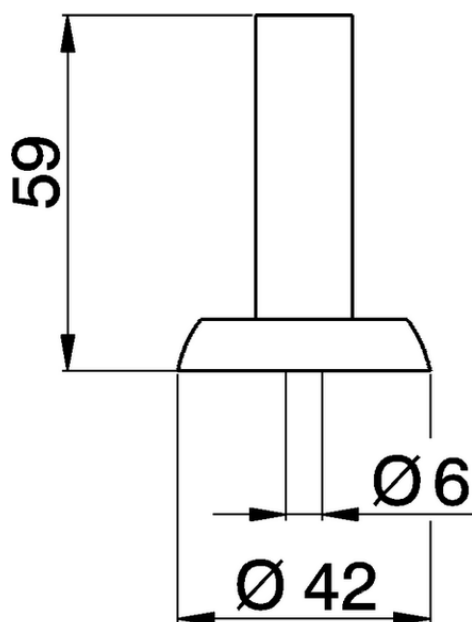

Lever for single lever mixer 'WA' SPARE PARTS_ZZ944870

ZZ944870

<https://en.cisal.it/lever-for-single-lever-mixer-wa-spare-parts-zz944870>

2026-04-29