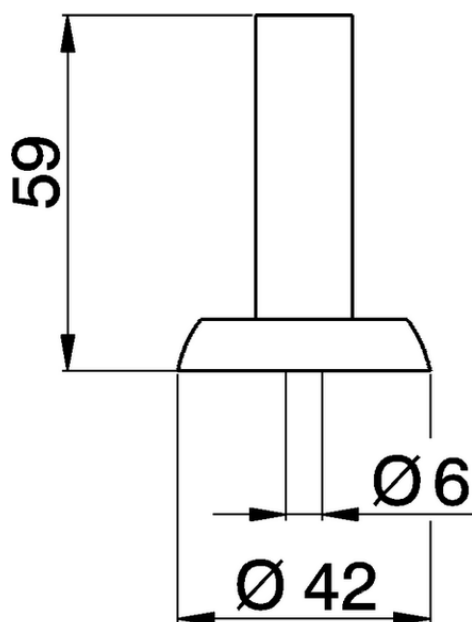

Lever for single lever mixer 'WA' SPARE PARTS_ZZ944870

ZZ944870

<https://en.cisal.it/lever-for-single-lever-mixer-wa-spare-parts-zz944870>

2026-04-08