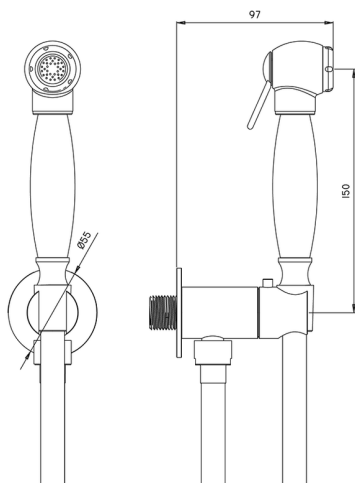

Bidet handshower set HYGENIC SHOWERS_AR007925

MODEL **AR007925**

Bidet handshower set, round wall bracket, single water opening, Brass Bidet handshower, 120 cm PVC flexible hose

AVAILABLE FINISHINGS

CHARACTERISTICS

Bidet handshower

Hygienic Spray

Multi-jets hygienic hand shower, for personal hygiene care.

2025-04-25