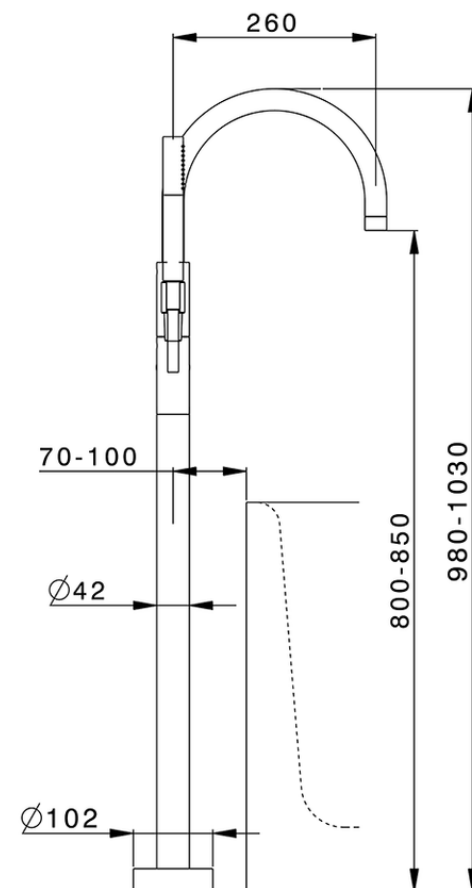

Exposed part for single-lever bath shower mixer NUOVA LESS_LN014200C

LN014200C

<https://en.cisal.it/exposed-part-for-single-lever-bath-shower-mixer-nuova-less-ln014200c>

ZA004510

<https://en.cisal.it/concealed-part-single-lever-free-standing-concealed-za004510>