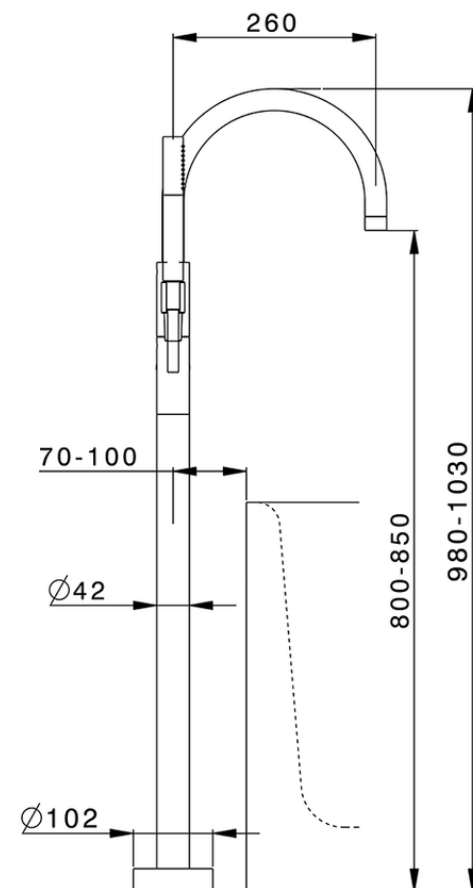

## Exposed part for single-lever bath shower mixer NUOVA LESS\_LN014200C

LN014200C

<https://en.cisal.it/exposed-part-for-single-lever-bath-shower-mixer-nuova-less-ln014200c>

ZA004510

<https://en.cisal.it/concealed-part-single-lever-free-standing-concealed-za004510>