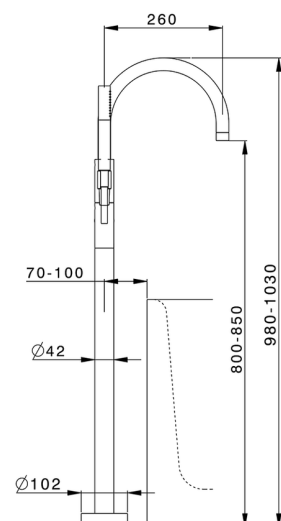

Exposed part for single-lever bath shower mixer NUOVA LESS_LN014200C

MODEL **LN014200C**

Exposed part for single-lever bath shower mixer, handshower holder on column, Brass minimalistic one spray handshower, 150 cm smooth SUPREME Flexible Hose, for items ZA004510

CHARACTERISTICS

Cartridge Spare Parts **ZZ95409000**

35 mm Cartridge

Installation **Concealed**

Required concealed parts **ZA004510**

EcoStop

EcoStop feature limits water flow to approximately 50% of maximum output with one point of resistance on setting. Push slightly past the middle stop only when full water output is required. This will save water up to 50%.

Concealed part single lever free-standing CONCEALED_ZA004510

MODEL **ZA004510**

Concealed part single lever free-standing

AVAILABLE FINISHINGS

 **04** 04 Without finishing

CHARACTERISTICS

Concealed **1**

2026-05-03