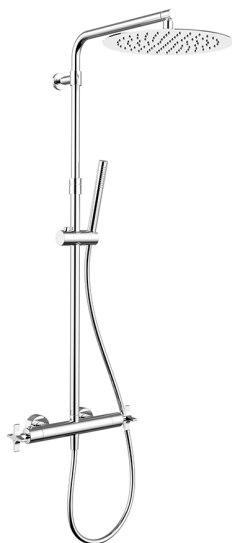

## 2-functions Thermostatic shower set GRACE\_GSC8401D

MODEL **GSC8401D**

2-functions Thermostatic shower set, 2 outlet deviator, adjustable riser column, sliding handshower holder, 22,5mm Brass One Spray handshower, 300 mm round showerhead 2 mm thick INOX, 150 cm smooth SUPREME Flexible Hose

AVAILABLE FINISHINGS

**21** 21 Chrome

**6T** 6T Chrome/Matt Black

CHARACTERISTICS

Cartridge Spare Parts **22.04A.AR - ZZ97279004**

**Argo 2 (long filter) Thermostatic Valve**

### Thermostatic

The Cisal thermostatic is your personal water manager, helping you to handle, control and save water and energy.

2026-04-05