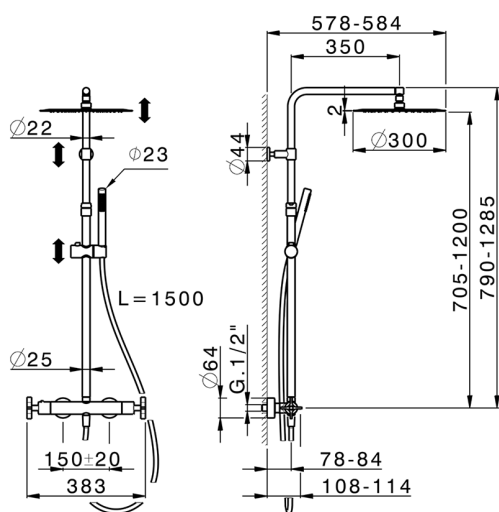

## 2-functions Thermostatic shower set GRACE\_GSC8401D

MODEL **GSC8401D**

2-functions Thermostatic shower set, 2 outlet deviator, adjustable riser column, sliding handshower holder, 22,5mm Brass One Spray handshower, 300 mm round showerhead 2 mm thick INOX, 150 cm smooth SUPREME Flexible Hose

AVAILABLE FINISHINGS

**21** 21 Chrome

**6T** 6T Chrome/Matt Black

CHARACTERISTICS

Cartridge Spare Parts **22.04A.AR - ZZ97279004**

**Argo 2 (long filter) Thermostatic Valve**