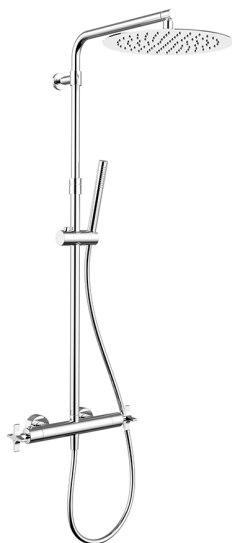

## 2-functions Thermostatic shower set GRACE\_GSC8401D

MODEL **GSC8401D**

2-functions Thermostatic shower set, 2 outlet deviator, adjustable riser column, sliding handshower holder, 22,5mm Brass One Spray handshower, 300 mm round showerhead 2 mm thick INOX, 150 cm smooth SUPREME Flexible Hose

AVAILABLE FINISHINGS

**21** 21 Chrome

**6T** 6T Chrome/Matt Black

CHARACTERISTICS

Cartridge Spare Parts **22.04A.AR - ZZ97279004**

**Argo 2 (long filter) Thermostatic Valve**

### Thermostatic

The Cisal thermostatic is your personal water manager, helping you to handle, control and save water and energy.

2026-06-25