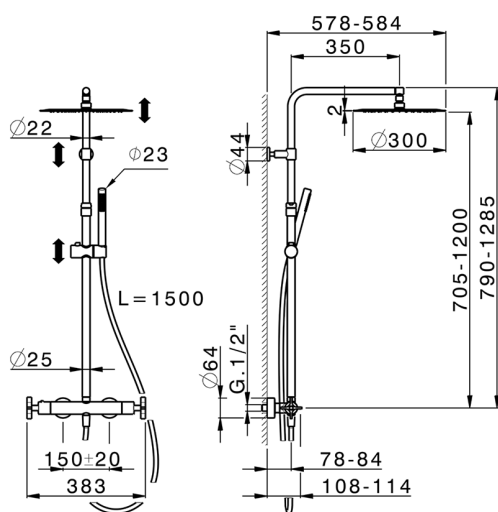

## 2-functions Thermostatic shower set GRACE\_GSC8401D

MODEL **GSC8401D**

2-functions Thermostatic shower set, 2 outlet deviator, adjustable riser column, sliding handshower holder, 22,5mm Brass One Spray handshower, 300 mm round showerhead 2 mm thick INOX, 150 cm smooth SUPREME Flexible Hose

AVAILABLE FINISHINGS

**21** 21 Chrome

**6T** 6T Chrome/Matt Black

CHARACTERISTICS

Cartridge Spare Parts **22.04A.AR - ZZ97279004**

**Argo 2 (long filter) Thermostatic Valve**