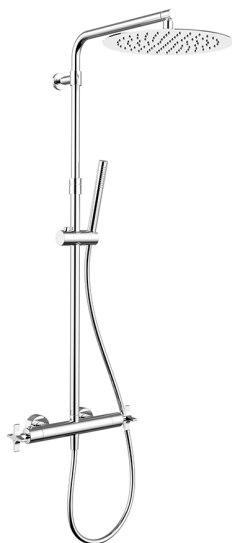

## 2-functions Thermostatic shower set GRACE\_GSC8401D

MODEL **GSC8401D**

2-functions Thermostatic shower set, 2 outlet deviator, adjustable riser column, sliding handshower holder, 22,5mm Brass One Spray handshower, 300 mm round showerhead 2 mm thick INOX, 150 cm smooth SUPREME Flexible Hose

AVAILABLE FINISHINGS

**21** 21 Chrome

**6T** 6T Chrome/Matt Black

CHARACTERISTICS

Cartridge Spare Parts **22.04A.AR - ZZ97279004**

**Argo 2 (long filter) Thermostatic Valve**

### Thermostatic

The Cisal thermostatic is your personal water manager, helping you to handle, control and save water and energy.

2026-04-30