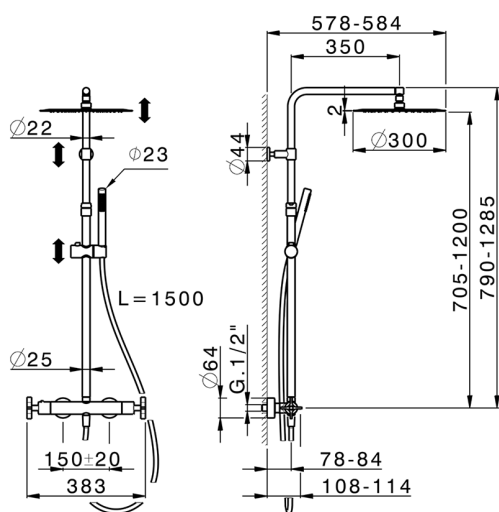

2-functions Thermostatic shower set GRACE_GSC8401D

MODEL **GSC8401D**

2-functions Thermostatic shower set, 2 outlet deviator, adjustable riser column, sliding handshower holder, 22,5mm Brass One Spray handshower, 300 mm round showerhead 2 mm thick INOX, 150 cm smooth SUPREME Flexible Hose

AVAILABLE FINISHINGS

21 21 Chrome

6T 6T Chrome/Matt Black

CHARACTERISTICS

Cartridge Spare Parts **22.04A.AR - ZZ97279004**

Argo 2 (long filter) Thermostatic Valve

Thermostatic

The Cisal thermostatic is your personal water manager, helping you to handle, control and save water and energy.