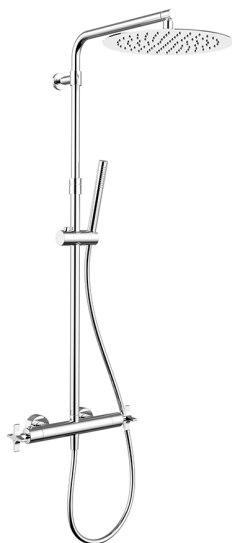

## 2-functions Thermostatic shower set GRACE\_GSC8401D

MODEL **GSC8401D**

2-functions Thermostatic shower set, 2 outlet deviator, adjustable riser column, sliding handshower holder, 22,5mm Brass One Spray handshower, 300 mm round showerhead 2 mm thick INOX, 150 cm smooth SUPREME Flexible Hose

AVAILABLE FINISHINGS

**21** 21 Chrome

**6T** 6T Chrome/Matt Black

CHARACTERISTICS

Cartridge Spare Parts **22.04A.AR - ZZ97279004**

**Argo 2 (long filter) Thermostatic Valve**

### Thermostatic

The Cisal thermostatic is your personal water manager, helping you to handle, control and save water and energy.

2026-06-05