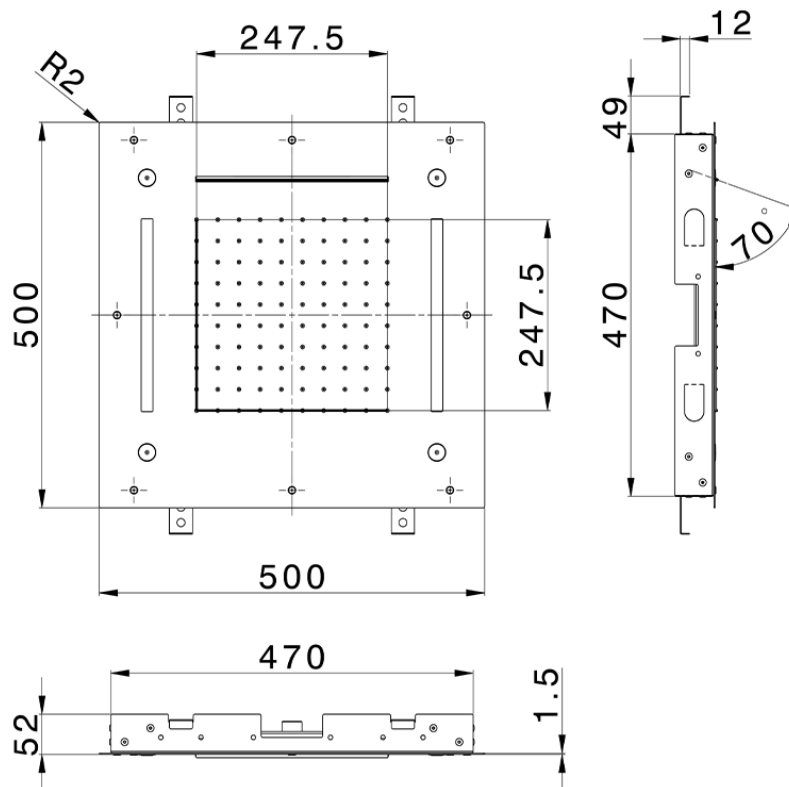

500x500 mm Chromotherapy Ceiling showerhead ZEN SHOWER_ZS0C0085

ZS0C0085

<https://en.cisal.it/500x500-mm-chromotherapy-ceiling-showerhead-zen-shower-zs0c0085>

2026-05-19