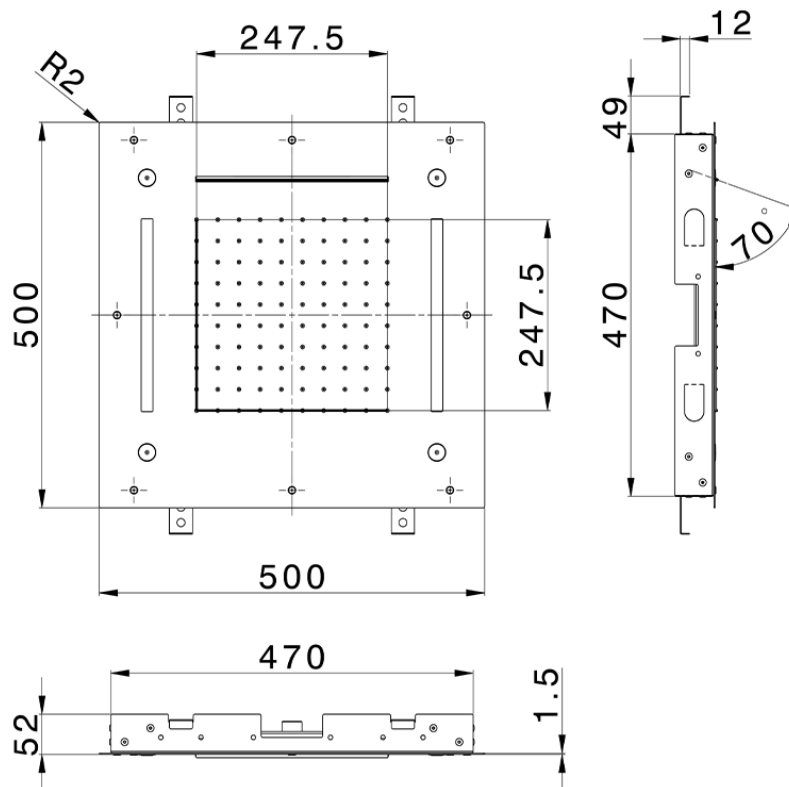

500x500 mm Chromotherapy Ceiling showerhead ZEN SHOWER_ZS0C0085

ZS0C0085

<https://en.cisal.it/500x500-mm-chromotherapy-ceiling-showerhead-zen-shower-zs0c0085>

2026-06-13