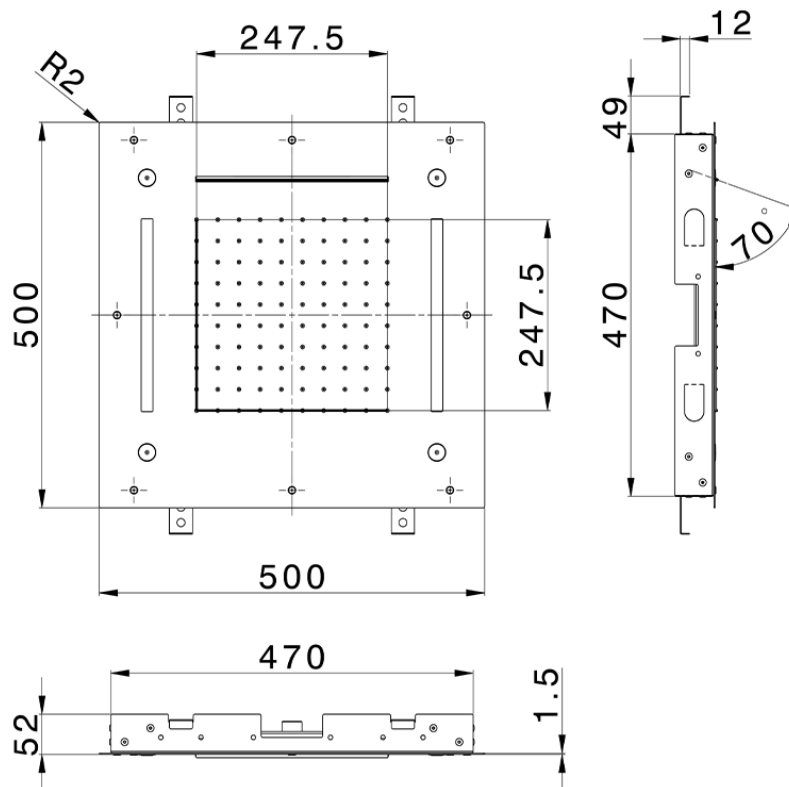

## 500x500 mm Chromotherapy Ceiling showerhead ZEN SHOWER\_ZS0C0085

ZS0C0085

<https://en.cisal.it/500x500-mm-chromotherapy-ceiling-showerhead-zen-shower-zs0c0085>

2026-04-10