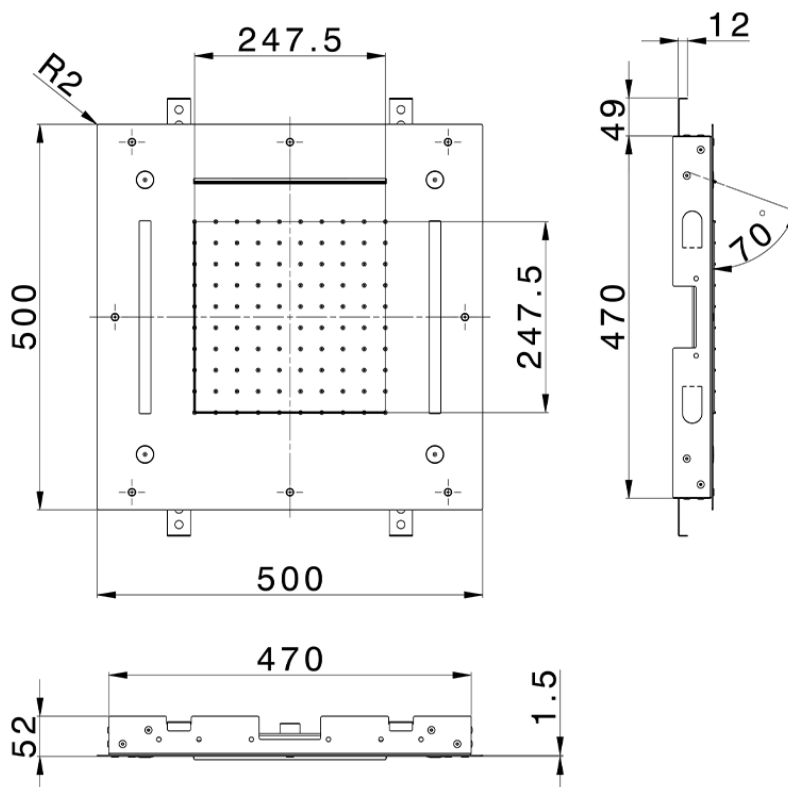

## 500x500 mm Chromotherapy Ceiling showerhead ZEN SHOWER\_ZS0C0085

ZS0C0085

<https://en.cisal.it/500x500-mm-chromotherapy-ceiling-showerhead-zen-shower-zs0c0085>

2026-04-10