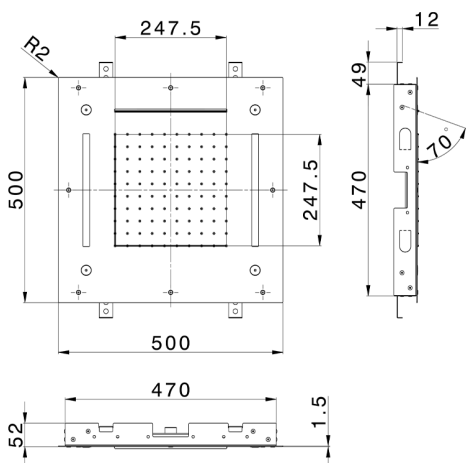

500x500 mm Chromotherapy Ceiling showerhead ZEN SHOWER_ZS0C0085

MODEL **ZS0C0085**

500x500 mm Chromotherapy Ceiling showerhead, rain, spaying functions, waterfall, chromotherapy functions, built-in control included, Stainless Steel AISI 304

AVAILABLE FINISHINGS

- **D1** D1 Brushed Inox
- **40** 40 Matt Black
- **4Q** 4Q Matt White
- **5G** 5G Rose Gold
- **D2** D2 Polished Inox

CHARACTERISTICS

2026-06-30