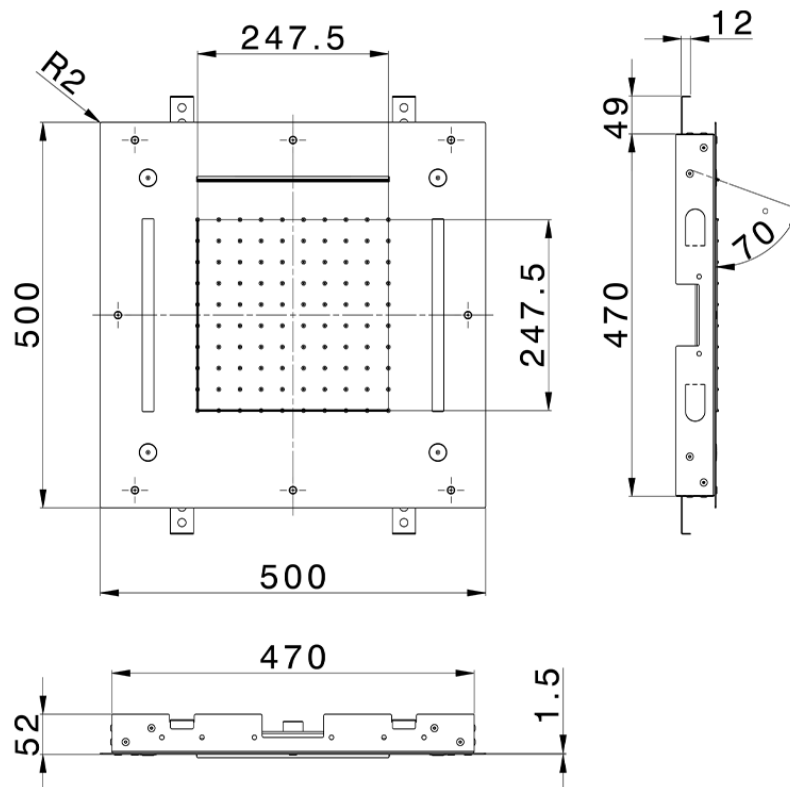

500x500 mm Chromotherapy Ceiling showerhead ZEN SHOWER_ZS0C0085

ZS0C0085

<https://en.cisal.it/500x500-mm-chromotherapy-ceiling-showerhead-zen-shower-zs0c0085>

2026-05-19