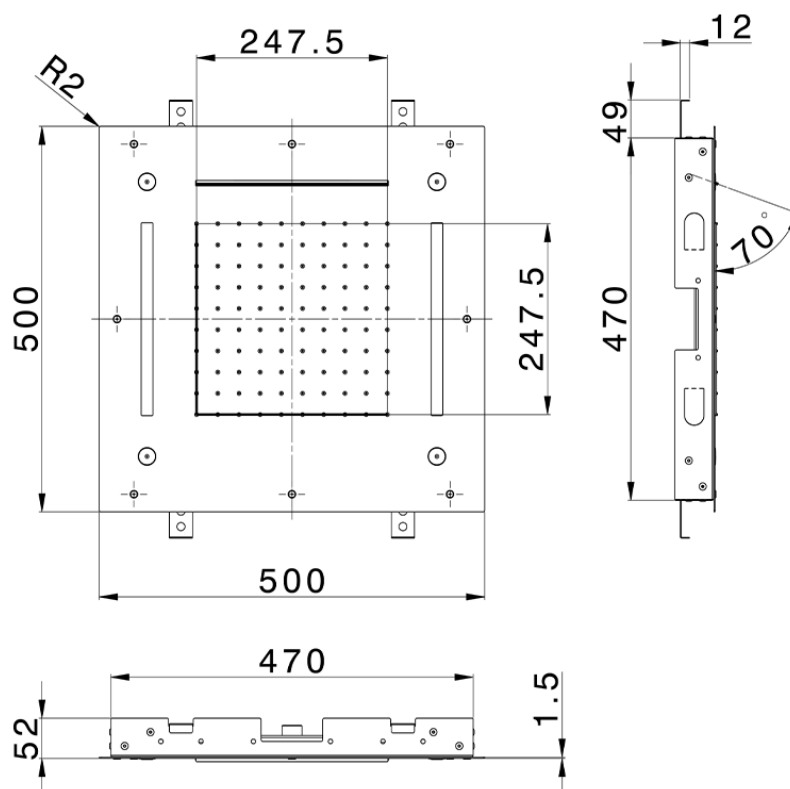

500x500 mm Chromotherapy Ceiling showerhead ZEN SHOWER_ZS0C0085

ZS0C0085

<https://en.cisal.it/500x500-mm-chromotherapy-ceiling-showerhead-zen-shower-zs0c0085>

2026-04-08