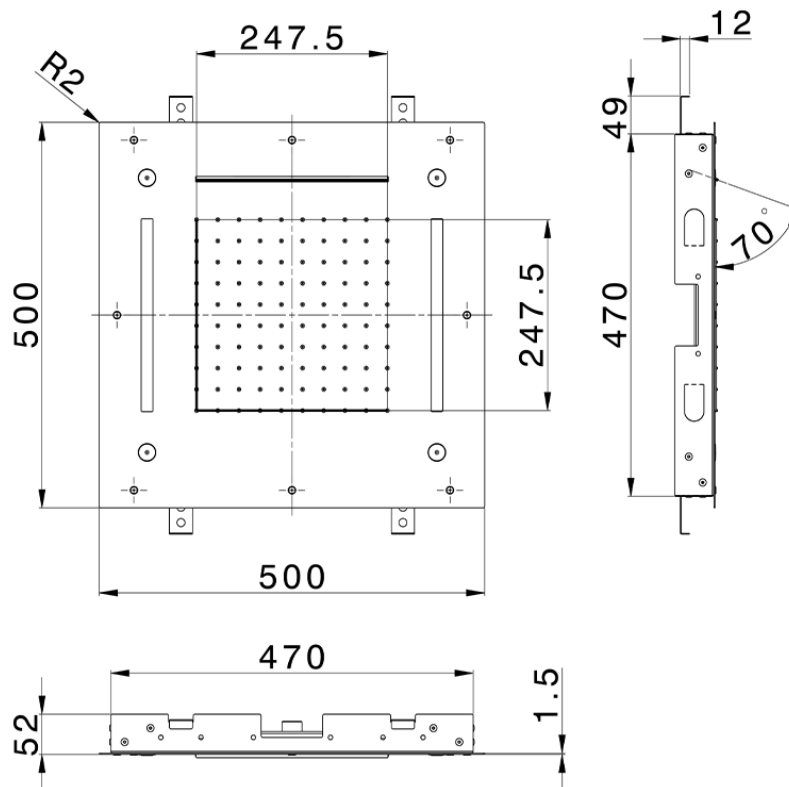

500x500 mm Chromotherapy Ceiling showerhead ZEN SHOWER_ZS0C0085

ZS0C0085

<https://en.cisal.it/500x500-mm-chromotherapy-ceiling-showerhead-zen-shower-zs0c0085>

2026-06-30