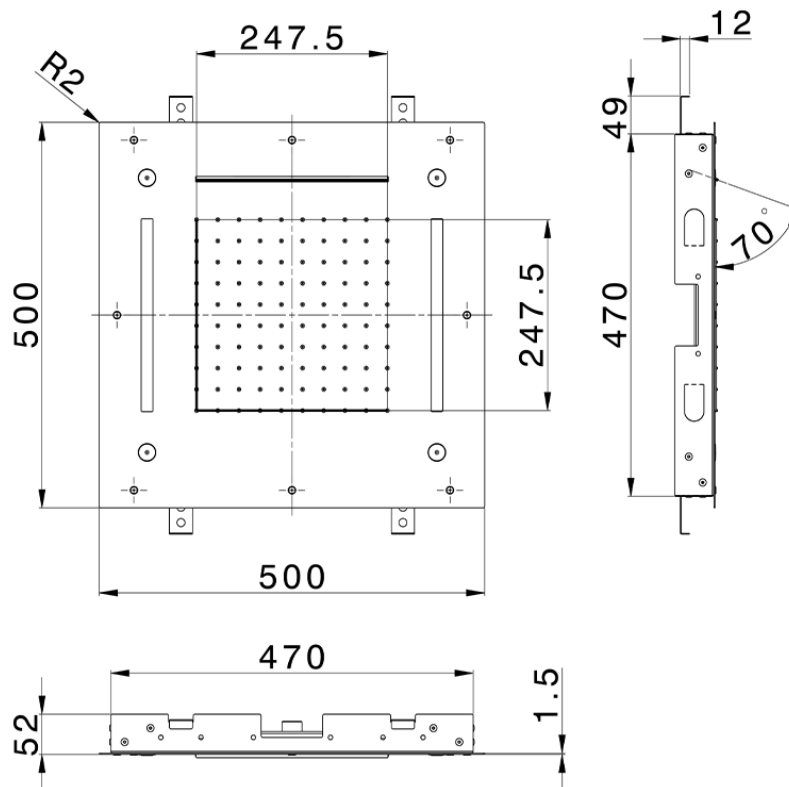

500x500 mm Chromotherapy Ceiling showerhead ZEN SHOWER_ZS0C0085

ZS0C0085

<https://en.cisal.it/500x500-mm-chromotherapy-ceiling-showerhead-zen-shower-zs0c0085>

2026-06-09