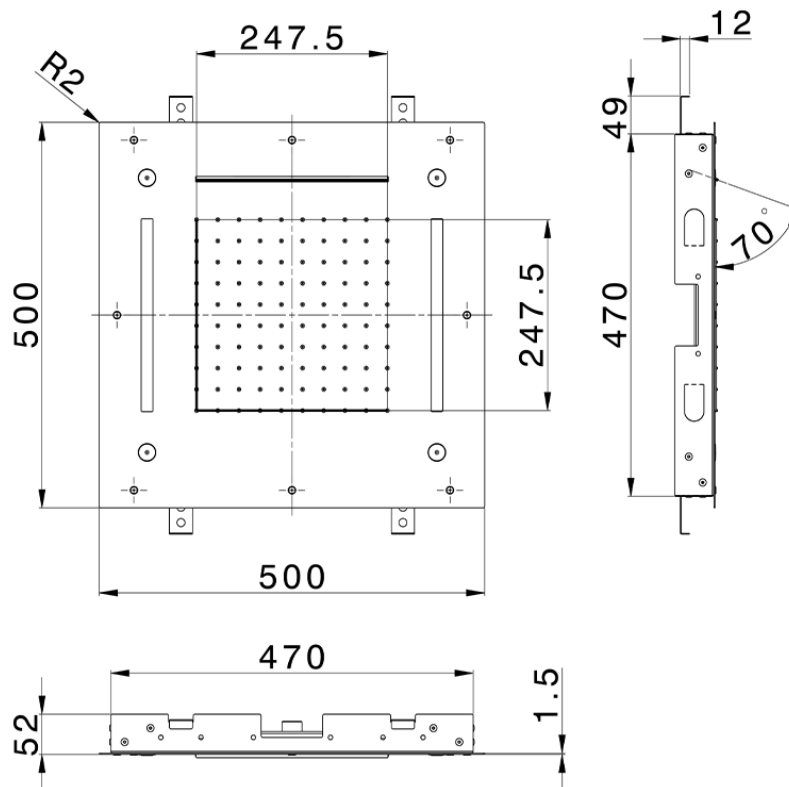

500x500 mm Chromotherapy Ceiling showerhead ZEN SHOWER_ZS0C0085

ZS0C0085

<https://en.cisal.it/500x500-mm-chromotherapy-ceiling-showerhead-zen-shower-zs0c0085>

2026-04-29