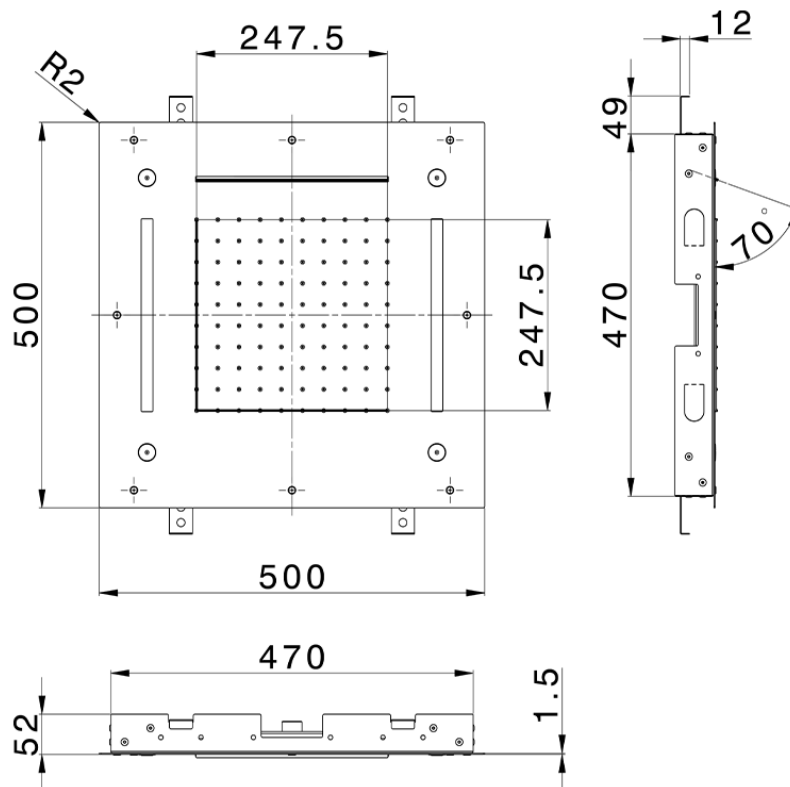

## 500x500 mm Chromotherapy Ceiling showerhead ZEN SHOWER\_ZS0C0085

ZS0C0085

<https://en.cisal.it/500x500-mm-chromotherapy-ceiling-showerhead-zen-shower-zs0c0085>

2026-06-13