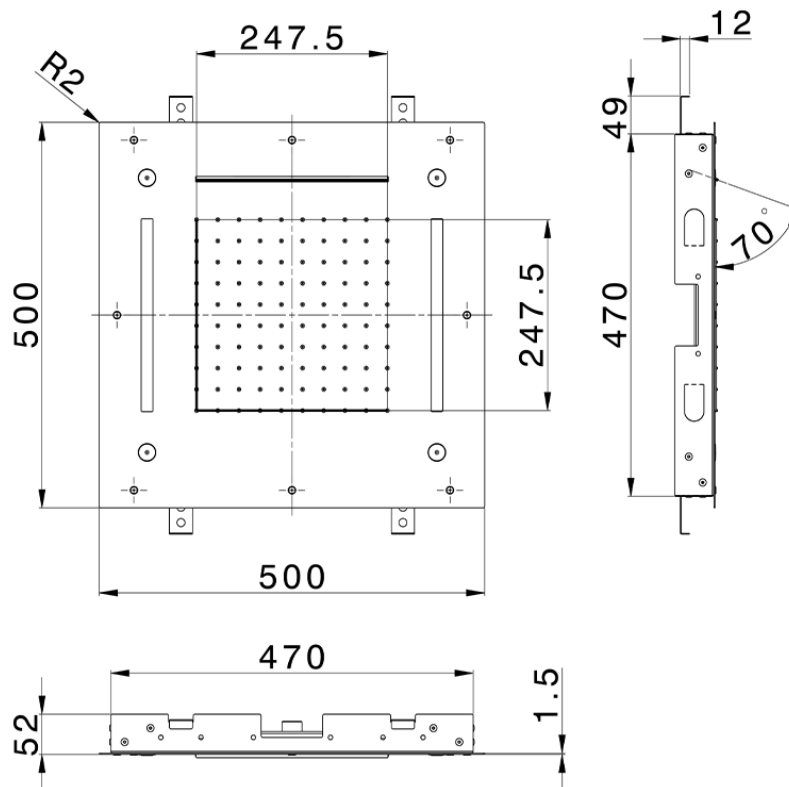

## 500x500 mm Chromotherapy Ceiling showerhead ZEN SHOWER\_ZS0C0085

ZS0C0085

<https://en.cisal.it/500x500-mm-chromotherapy-ceiling-showerhead-zen-shower-zs0c0085>

2026-04-28