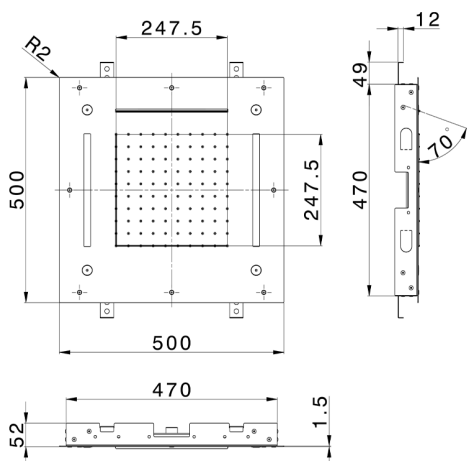

500x500 mm Chromotherapy Ceiling showerhead ZEN SHOWER_ZS0C0085

MODEL **ZS0C0085**

500x500 mm Chromotherapy Ceiling showerhead, rain, spaying functions, waterfall, chromotherapy functions, built-in control included, Stainless Steel AISI 304

AVAILABLE FINISHINGS

- **D1** D1 Brushed Inox
- **40** 40 Matt Black
- **4Q** 4Q Matt White
- **5G** 5G Rose Gold
- **D2** D2 Polished Inox

CHARACTERISTICS

2026-04-08