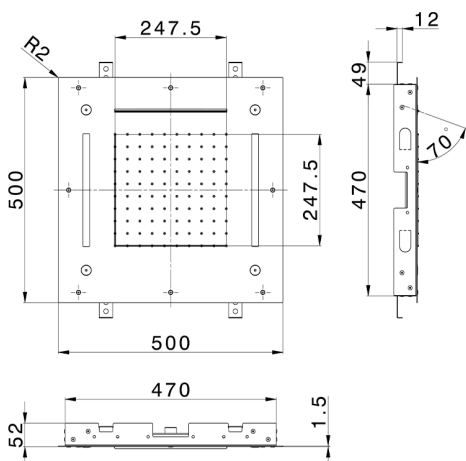

500x500 mm Chromotherapy Ceiling showerhead ZEN SHOWER_ZS0C0085

MODEL **ZS0C0085**

500x500 mm Chromotherapy Ceiling showerhead, rain, spaying functions, waterfall, chromotherapy functions, built-in control included, Stainless Steel AISI 304

AVAILABLE FINISHINGS

- **D1** D1 Brushed Inox
- **40** 40 Matt Black
- **4Q** 4Q Matt White
- **5G** 5G Rose Gold
- **D2** D2 Polished Inox

CHARACTERISTICS

2026-06-30