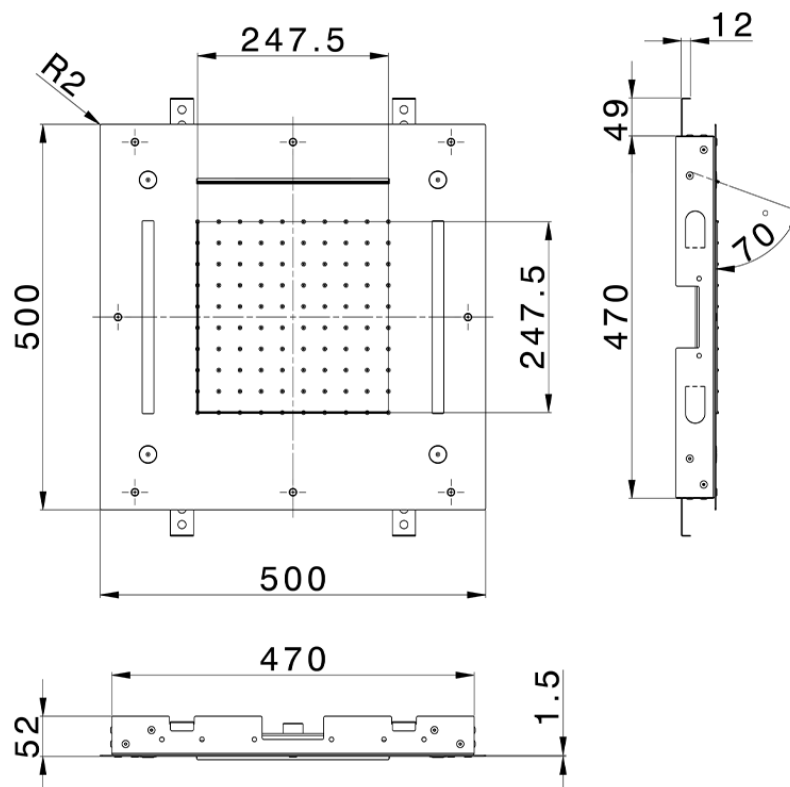

500x500 mm Chromotherapy Ceiling showerhead ZEN SHOWER_ZS0C0085

ZS0C0085

<https://en.cisal.it/500x500-mm-chromotherapy-ceiling-showerhead-zen-shower-zs0c0085>

2026-07-01