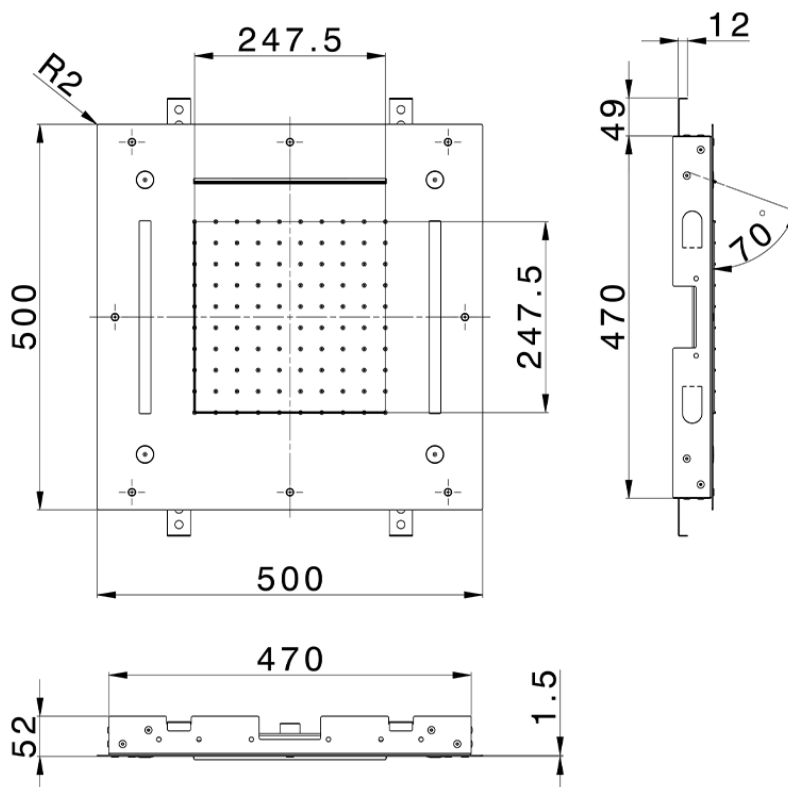

500x500 mm Chromotherapy Ceiling showerhead ZEN SHOWER_ZS0C0085

ZS0C0085

<https://en.cisal.it/500x500-mm-chromotherapy-ceiling-showerhead-zen-shower-zs0c0085>

2026-06-09