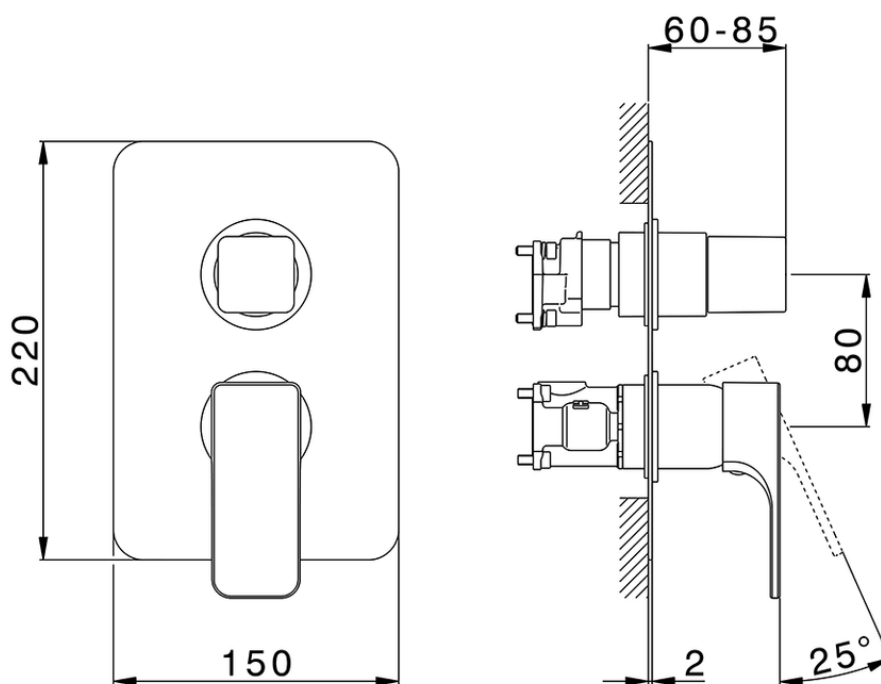

Exposed part for Single Lever One Box Valve ONE BOX_CU0BM030

CU0BM030

<https://en.cisal.it/exposed-part-for-single-lever-one-box-valve-one-box-cu0bm030>

ZA00B031

<https://en.cisal.it/one-box-universal-concealed-part-one-box-za00b031>