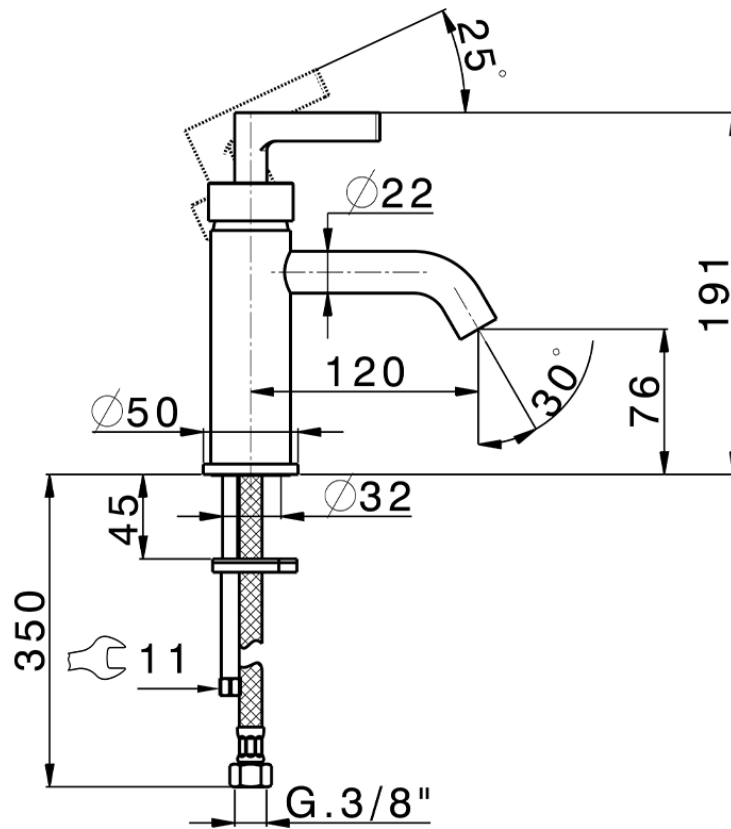

Single lever washbasin mixer GRACE_GC000540

GC000540

<https://en.cisal.it/single-lever-washbasin-mixer-grace-gc000540>

2026-05-17