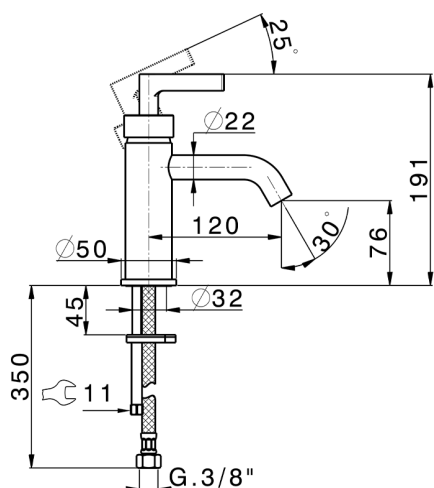

Single lever washbasin mixer GRACE_GC000540

MODEL **GC000540**

Single lever washbasin mixer, without pop-up waste, G.3/8" stainless steel flexible hoses

AVAILABLE FINISHINGS

-  **21** 21 Chrome
-  **2F** 2F Brushed Nickel
-  **2W** 2W Brushed Gold
-  **5H** 5H Dark Brass Brushed
-  **5L** 5L Brushed Black Titanium
-  **6T** 6T Chrome/Matt Black

CHARACTERISTICS

Cartridge Spare Parts **ZZ99672000**

35 mm Cartridge

EcoStop

EcoStop feature limits water flow to approximately 50% of maximum output with one point of resistance on setting. Push slightly past the middle stop only when full water output is required. This will save water up to 50%.