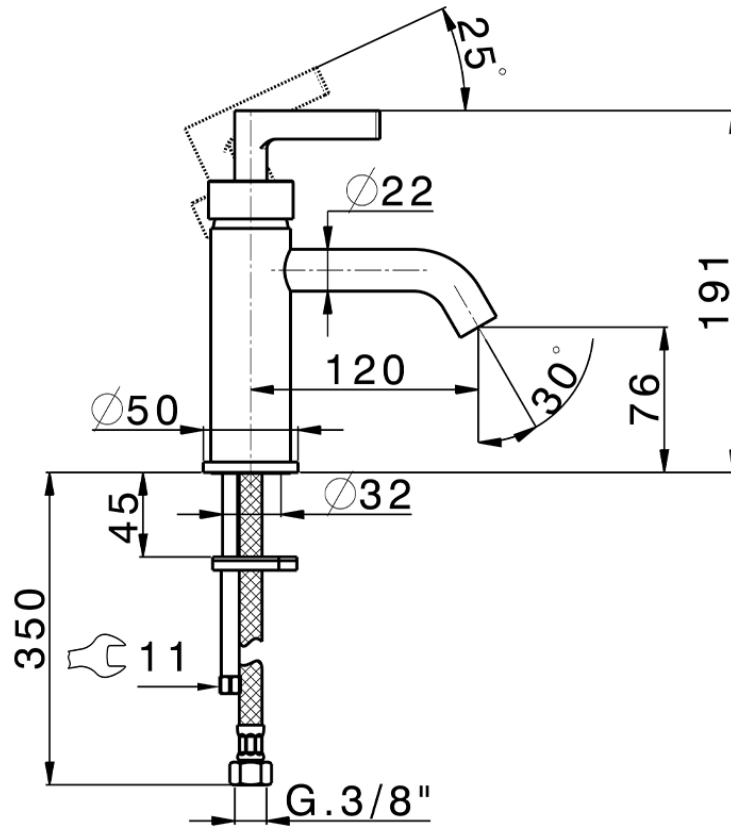

Single lever washbasin mixer GRACE_GC000540

GC000540

<https://en.cisal.it/single-lever-washbasin-mixer-grace-gc000540>

2026-06-13