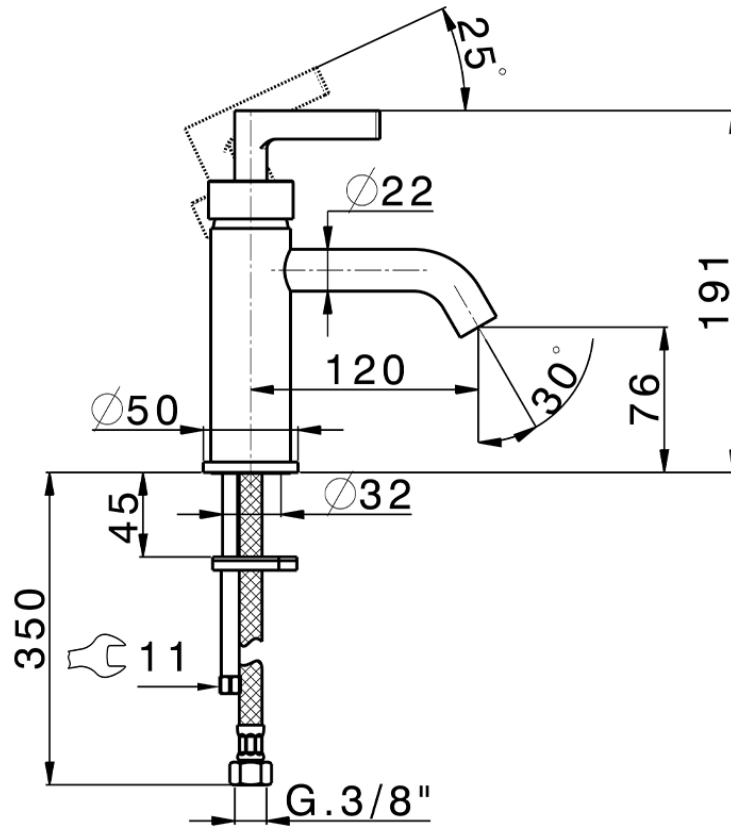

Single lever washbasin mixer GRACE_GC000540

GC000540

<https://en.cisal.it/single-lever-washbasin-mixer-grace-gc000540>

2026-04-26