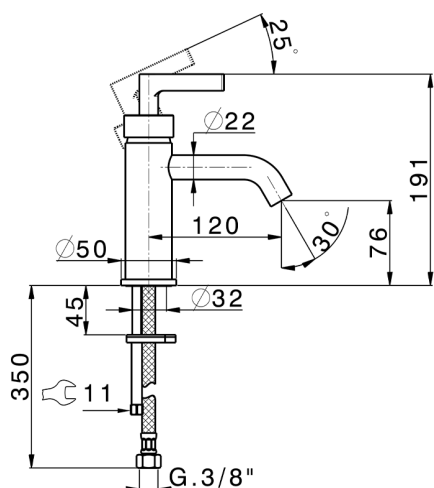

## Single lever washbasin mixer GRACE\_GC000540

MODEL **GC000540**

Single lever washbasin mixer, without pop-up waste, G.3/8" stainless steel flexible hoses

### CHARACTERISTICS

Cartridge Spare Parts **ZZ99672000**

**35 mm Cartridge**

### EcoStop

EcoStop feature limits water flow to approximately 50% of maximum output with one point of resistance on setting. Push slightly past the middle stop only when full water output is required. This will save water up to 50%.