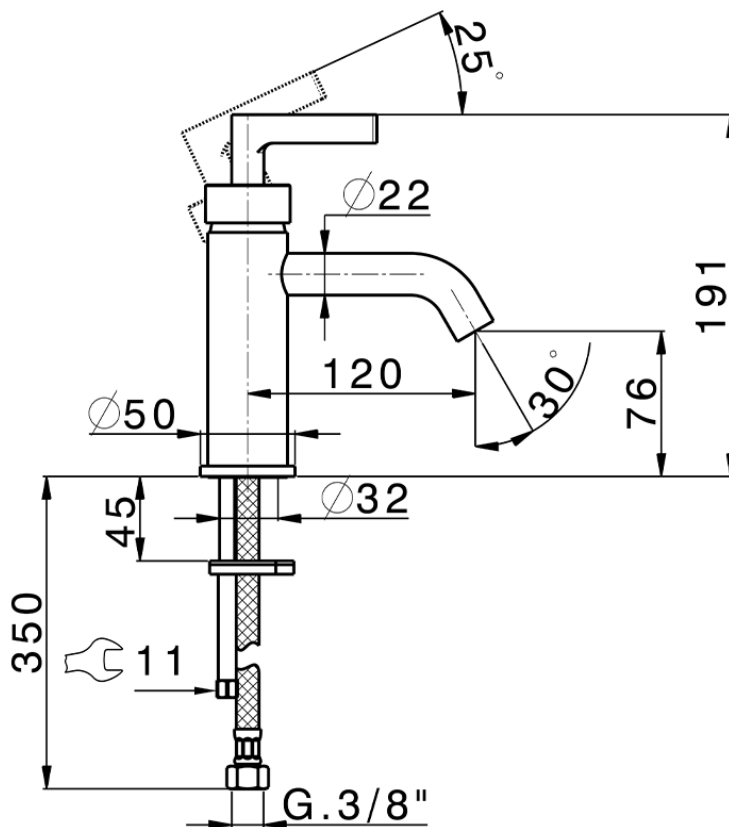

Single lever washbasin mixer GRACE\_GC000540

GC000540

<https://en.cisal.it/single-lever-washbasin-mixer-grace-gc000540>

2026-06-13