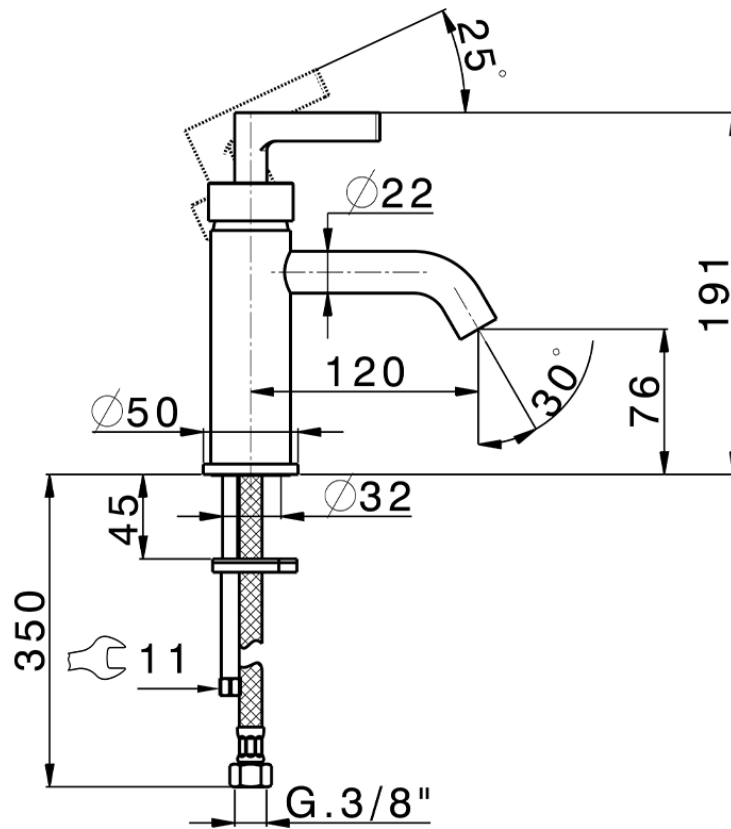

## Single lever washbasin mixer GRACE\_GC000540

GC000540

<https://en.cisal.it/single-lever-washbasin-mixer-grace-gc000540>

2026-04-06