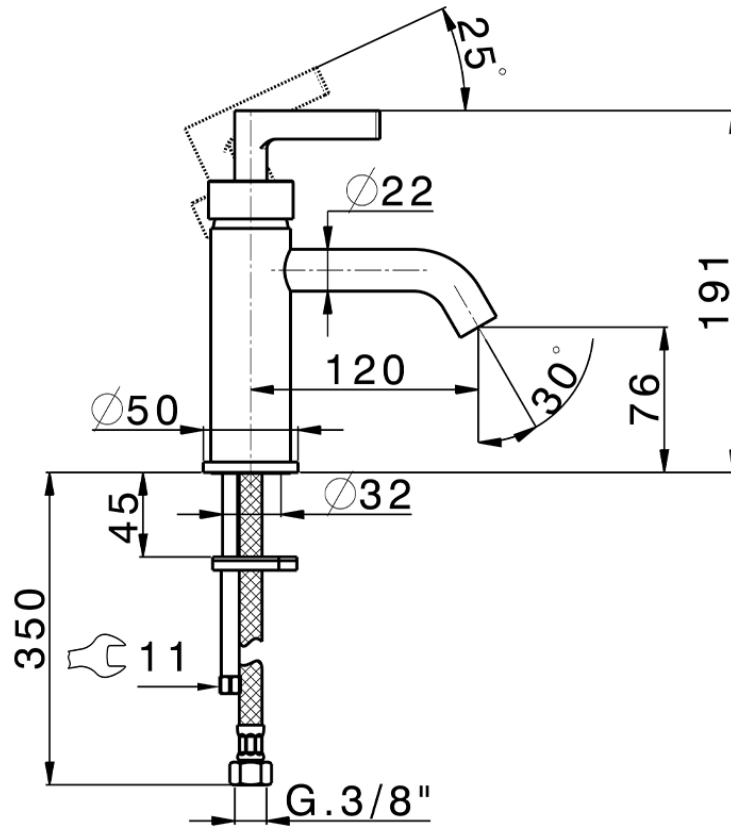

Single lever washbasin mixer GRACE_GC000540

GC000540

<https://en.cisal.it/single-lever-washbasin-mixer-grace-gc000540>

2026-05-17