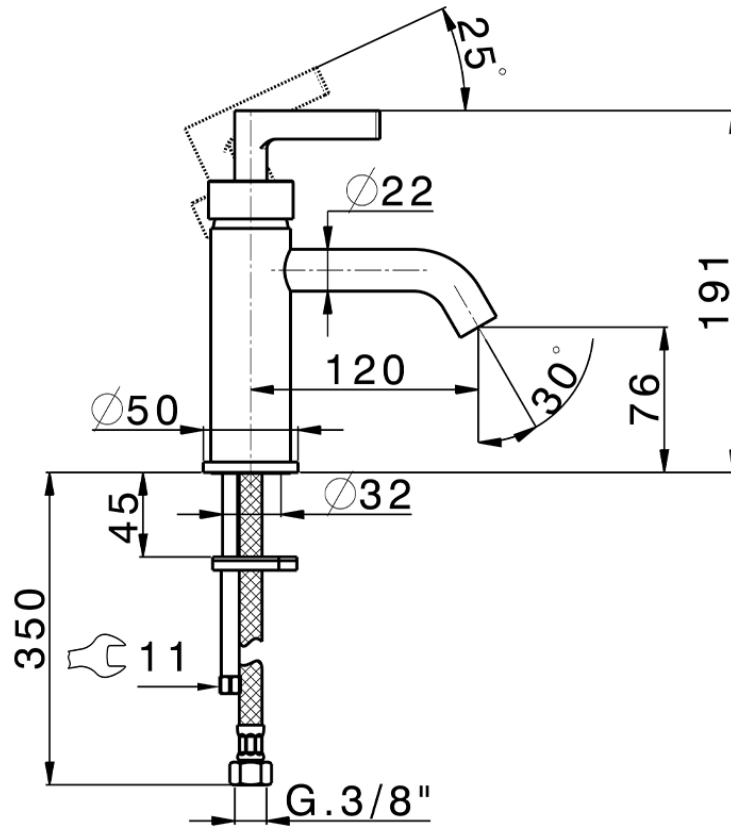

Single lever washbasin mixer GRACE_GC000540

GC000540

<https://en.cisal.it/single-lever-washbasin-mixer-grace-gc000540>

2026-06-14