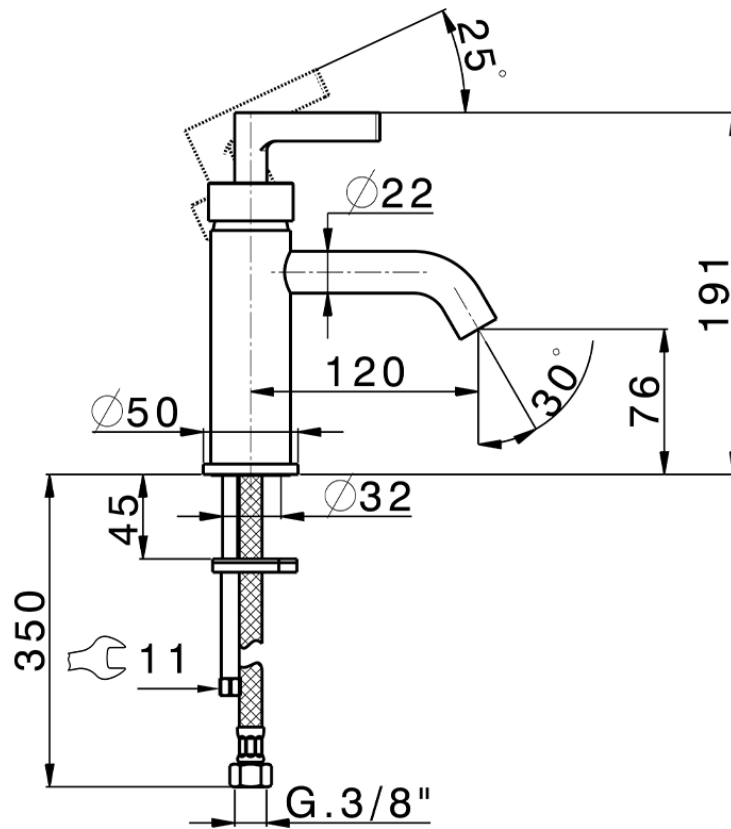

Single lever washbasin mixer GRACE_GC000540

GC000540

<https://en.cisal.it/single-lever-washbasin-mixer-grace-gc000540>

2026-04-06