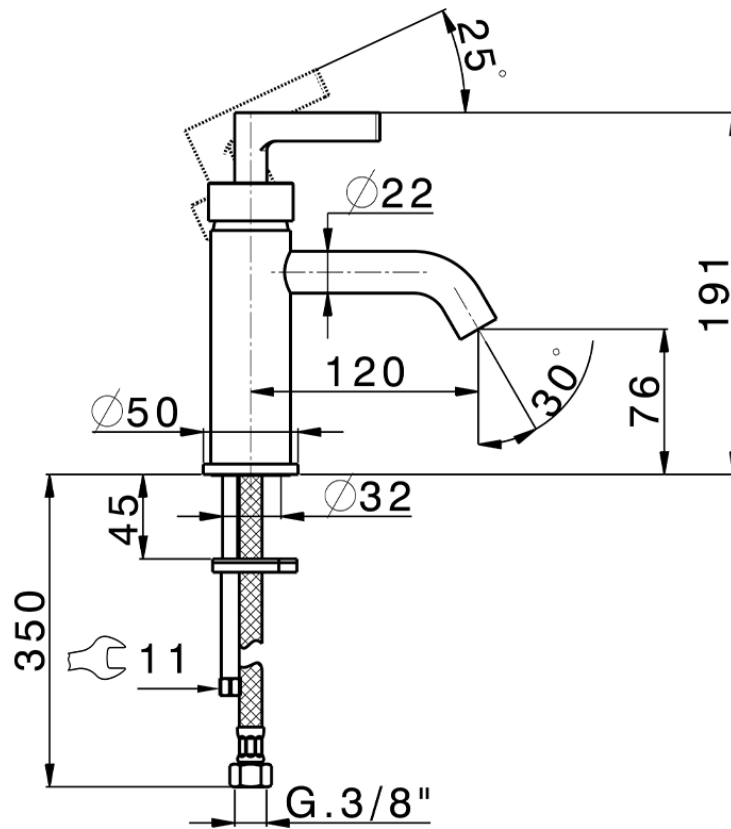

Single lever washbasin mixer GRACE_GC000540

GC000540

<https://en.cisal.it/single-lever-washbasin-mixer-grace-gc000540>

2026-06-14