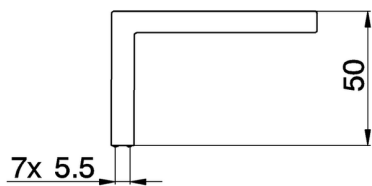

Handle 'WA' right SPARE PARTS_ZZ947100

MODEL **ZZ947100**

Handle 'WA' right

AVAILABLE FINISHINGS

21 21 Chrome

2A 2A Satin Brushed Nickel

CHARACTERISTICS

2026-03-15