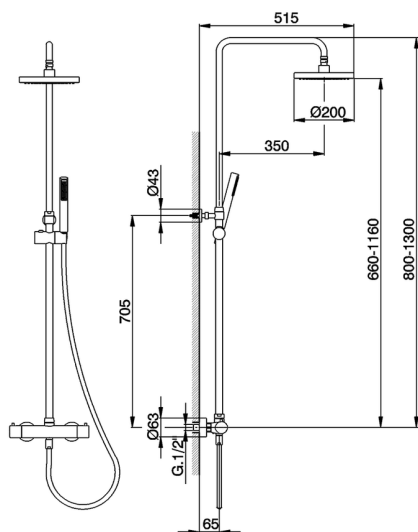

## 2-functions Thermostatic shower set SHOWER COLUMNS\_CVC82010

MODEL **CVC82010**

2-functions Thermostatic shower set, 2 outlets devia stop, adjustable Riser Column, sliding handshower bracket, 26 mm ABS minimalistic one spray handshower, 200 mm ABS Round headshower, 150 cm Brass Flexible Hose

AVAILABLE FINISHINGS

CHARACTERISTICS

Cartridge Spare Parts **22.03A.AR - ZZ97080004**

**Argo 1 (short filter) Thermostatic Valve**

### DeviaStop

The Cisal Devia Stop technology allows to adjust the water flow and to direct it to the selected output point (overhead soaker, hand shower, etc).