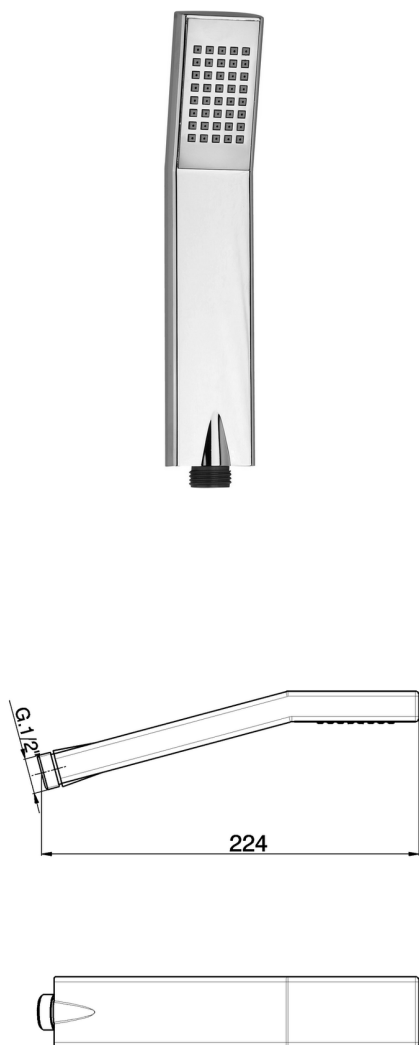

Quad handshower SHOWER_DS014180

MODEL **DS014180**

Quad handshower, ABS one spray

AVAILABLE FINISHINGS

-  **21** 21 Chrome
-  **24** 24 Gold
-  **2B** 2B Polished Nickel
-  **2F** 2F Brushed Nickel
-  **40** 40 Matt Black
-  **4Q** 4Q Matt White