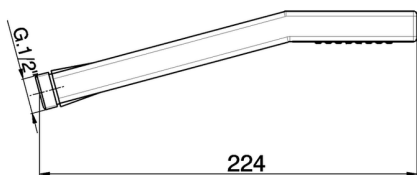

Quad handshower SHOWER_DS014180

MODEL **DS014180**

Quad handshower, ABS one spray

AVAILABLE FINISHINGS

- **21** 21 Chrome
- **24** 24 Gold
- **2B** 2B Polished Nickel
- **2F** 2F Brushed Nickel
- **40** 40 Matt Black
- **4Q** 4Q Matt White

CHARACTERISTICS