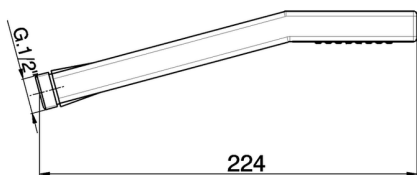

Quad handshower SHOWER_DS014180

MODEL **DS014180**

Quad handshower, ABS one spray

AVAILABLE FINISHINGS

-  **21** 21 Chrome
-  **24** 24 Gold
-  **2B** 2B Polished Nickel
-  **2F** 2F Brushed Nickel
-  **40** 40 Matt Black
-  **4Q** 4Q Matt White