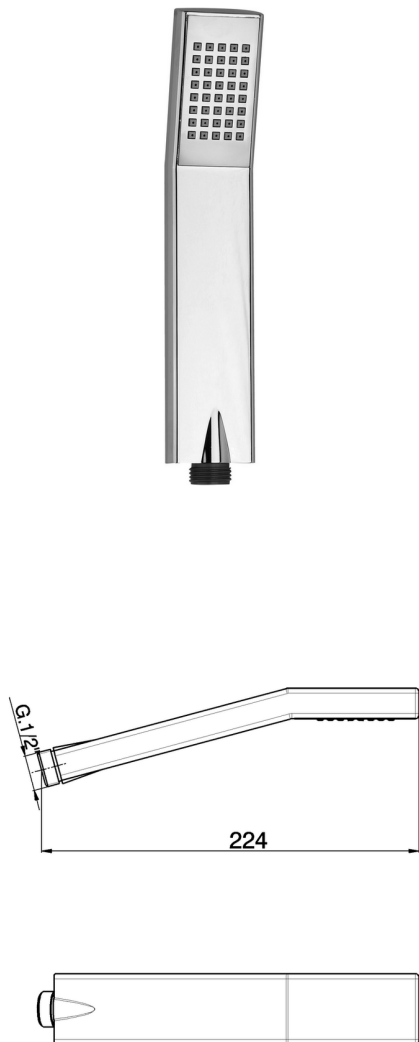

Quad handshower SHOWER_DS014180

MODEL **DS014180**

Quad handshower, ABS one spray

AVAILABLE FINISHINGS

-  **21** 21 Chrome
-  **24** 24 Gold
-  **2B** 2B Polished Nickel
-  **2F** 2F Brushed Nickel
-  **40** 40 Matt Black
-  **4Q** 4Q Matt White