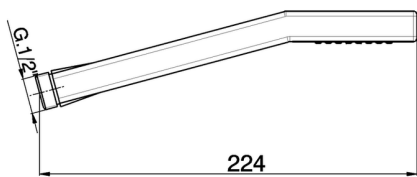

Quad handshower SHOWER_DS014180

MODEL **DS014180**

Quad handshower, ABS one spray

AVAILABLE FINISHINGS

-  **21** 21 Chrome
-  **24** 24 Gold
-  **2B** 2B Polished Nickel
-  **2F** 2F Brushed Nickel
-  **40** 40 Matt Black
-  **4Q** 4Q Matt White