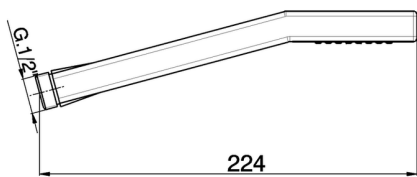

Quad handshower SHOWER_DS014180

MODEL **DS014180**

Quad handshower, ABS one spray

AVAILABLE FINISHINGS

- **21** 21 Chrome
- **24** 24 Gold
- **2B** 2B Polished Nickel
- **2F** 2F Brushed Nickel
- **40** 40 Matt Black
- **4Q** 4Q Matt White

CHARACTERISTICS