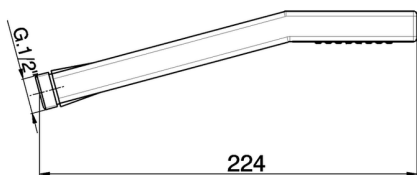

Quad handshower SHOWER_DS014180

MODEL **DS014180**

Quad handshower,ABS one spray

AVAILABLE FINISHINGS

-  **21** 21 Chrome
-  **24** 24 Gold
-  **2B** 2B Polished Nickel
-  **2F** 2F Brushed Nickel
-  **40** 40 Matt Black
-  **4Q** 4Q Matt White