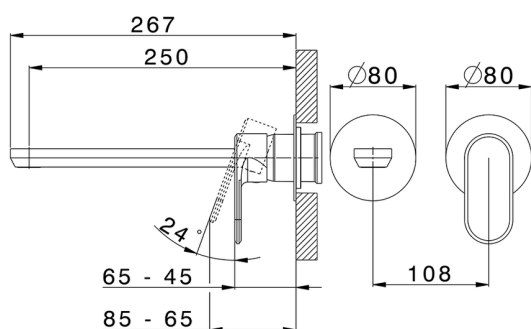

Exposed part for single lever washbasin valve LINEAVIVA_LV005517C

MODEL **LV005517C**

Exposed part for single lever washbasin valve, without concealed part, spout L.250 mm, for item Easy-Box ZA002450-ZA025510

AVAILABLE FINISHINGS

- **21** 21 Chrome
- **2F** 2F Brushed Nickel
- **40** 40 Matt Black
- **4Q** 4Q Matt White
- **2W** 2W Brushed Gold
- **26** 26 Old Copper
- **3W** 3W Brushed Black Titanium
- **43** 43 Salvia
- **44** 44 Graphite
- **45** 45 Argilla
- **46** 46 Metal Bronze
- **47** 47 Cemento