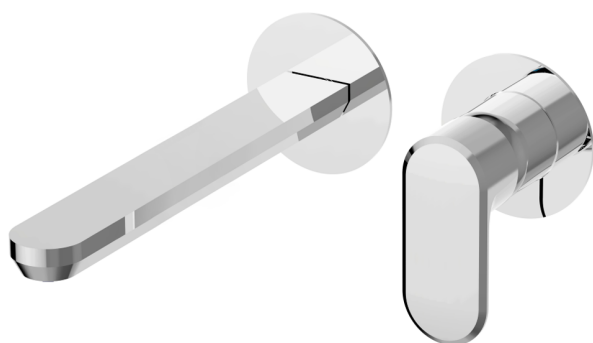

Exposed part for single lever washbasin valve LINEAVIVA_LV005517C

MODEL **LV005517C**

Exposed part for single lever washbasin valve, without concealed part, spout L.250 mm, for item Easy-Box ZA002450-ZA025510

AVAILABLE FINISHINGS

- **21** 21 Chrome
- **2F** 2F Brushed Nickel
- **40** 40 Matt Black
- **4Q** 4Q Matt White
- **2W** 2W Brushed Gold
- **26** 26 Old Copper
- **3W** 3W Brushed Black Titanium
- **43** 43 Salvia
- **44** 44 Graphite
- **45** 45 Argilla
- **46** 46 Metal Bronze
- **47** 47 Cemento