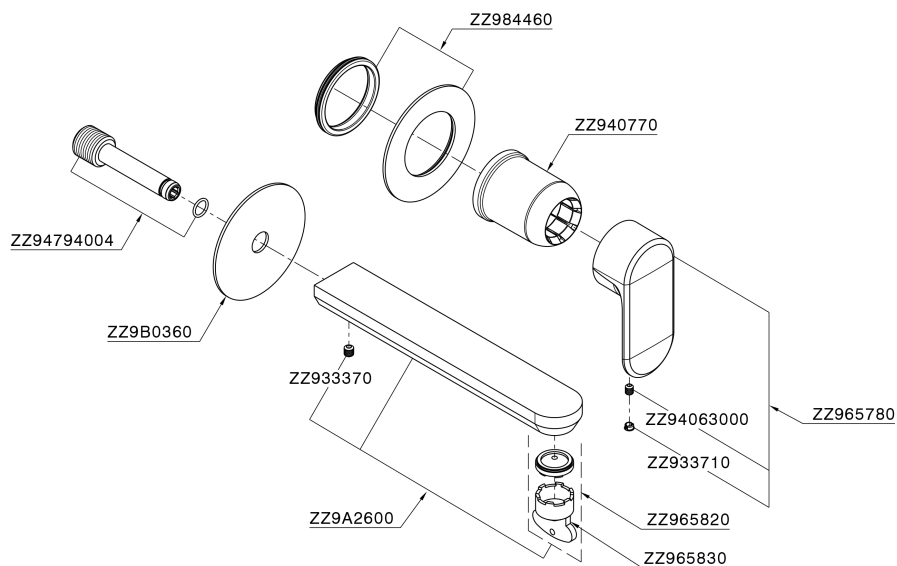

## Exposed part for single lever washbasin valve LINEAVIVA\_LV005517C

MODEL **LV005517C**

Exposed part for single lever washbasin valve, without concealed part, spout L.250 mm, for item Easy-Box ZA002450-ZA025510

## CHARACTERISTICS

Installation **Concealed**  
Required concealed parts **ZA002450**

## Exposed part for single lever washbasin valve LINEAVIVA\_LV005517C

LV005517C

<https://en.cisal.it/exposed-part-for-single-lever-washbasin-valve-lineaviva-lv005517c>

2026-06-05