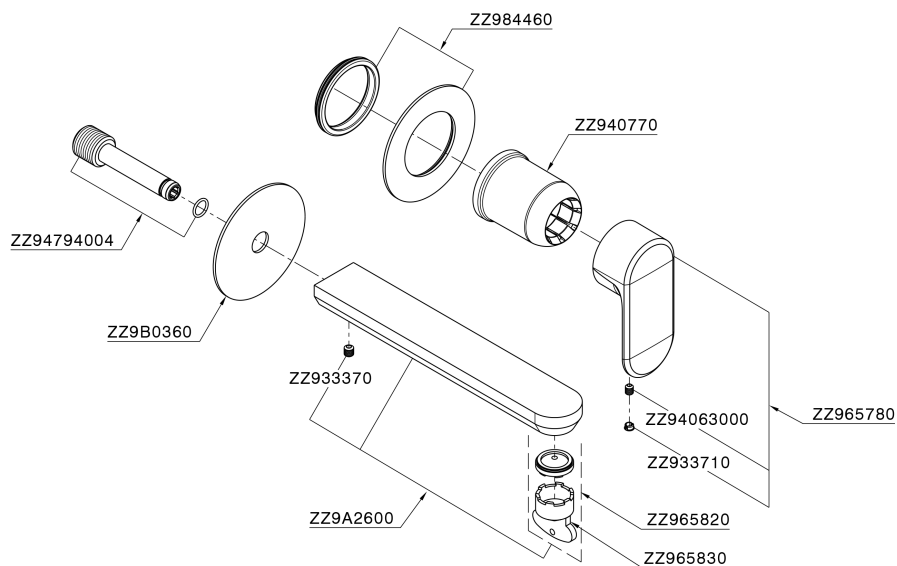

## Exposed part for single lever washbasin valve LINEAVIVA\_LV005517C

LV005517C

<https://en.cisal.it/exposed-part-for-single-lever-washbasin-valve-lineaviva-lv005517c>

2026-06-05