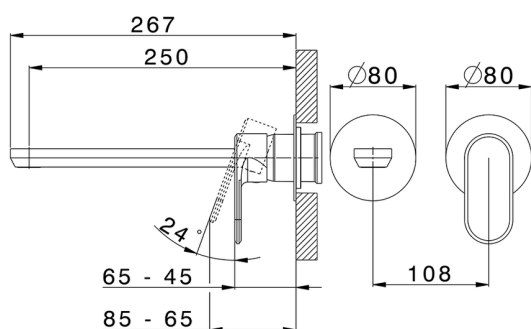

Exposed part for single lever washbasin valve LINEAVIVA_LV005517C

MODEL **LV005517C**

Exposed part for single lever washbasin valve, without concealed part, spout L.250 mm, for item Easy-Box ZA002450-ZA025510

CHARACTERISTICS

Installation **Concealed**
Required concealed parts **ZA002450**

Exposed part for single lever washbasin valve LINEAVIVA_LV005517C

LV005517C

<https://en.cisal.it/exposed-part-for-single-lever-washbasin-valve-lineaviva-lv005517c>