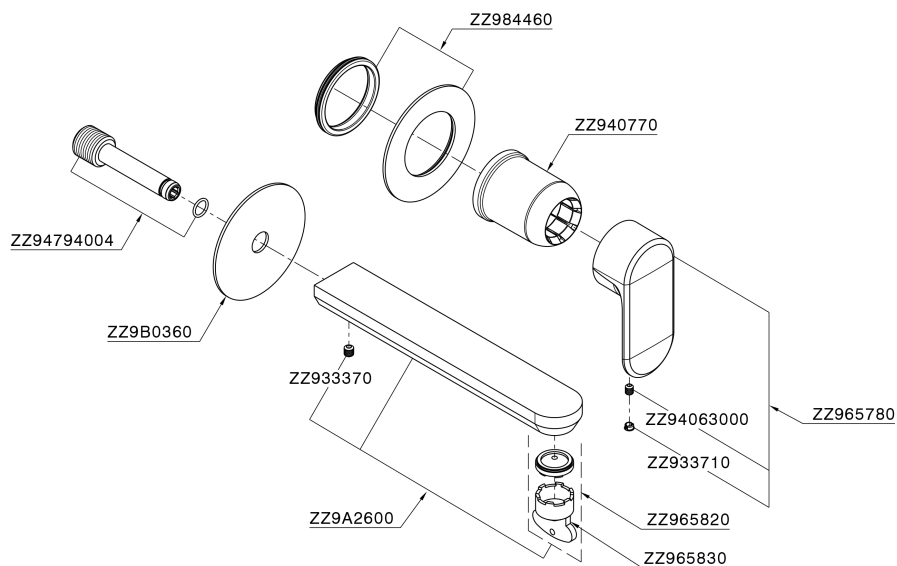

Exposed part for single lever washbasin valve LINEAVIVA_LV005517C

MODEL **LV005517C**

Exposed part for single lever washbasin valve, without concealed part, spout L.250 mm, for item Easy-Box ZA002450-ZA025510

CHARACTERISTICS

Installation **Concealed**
Required concealed parts **ZA002450**

Exposed part for single lever washbasin valve LINEAVIVA_LV005517C

LV005517C

<https://en.cisal.it/exposed-part-for-single-lever-washbasin-valve-lineaviva-lv005517c>