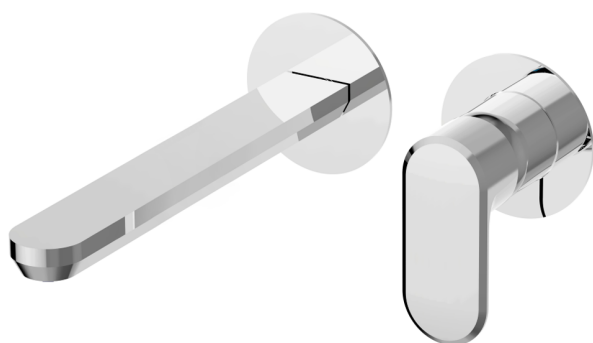

Exposed part for single lever washbasin valve LINEAVIVA_LV005517C

MODEL **LV005517C**

Exposed part for single lever washbasin valve, without concealed part, spout L.250 mm, for item Easy-Box ZA002450-ZA025510

CHARACTERISTICS

Installation **Concealed**
Required concealed parts **ZA002450**

Exposed part for single lever washbasin valve LINEAVIVA_LV005517C

LV005517C

<https://en.cisal.it/exposed-part-for-single-lever-washbasin-valve-lineaviva-lv005517c>