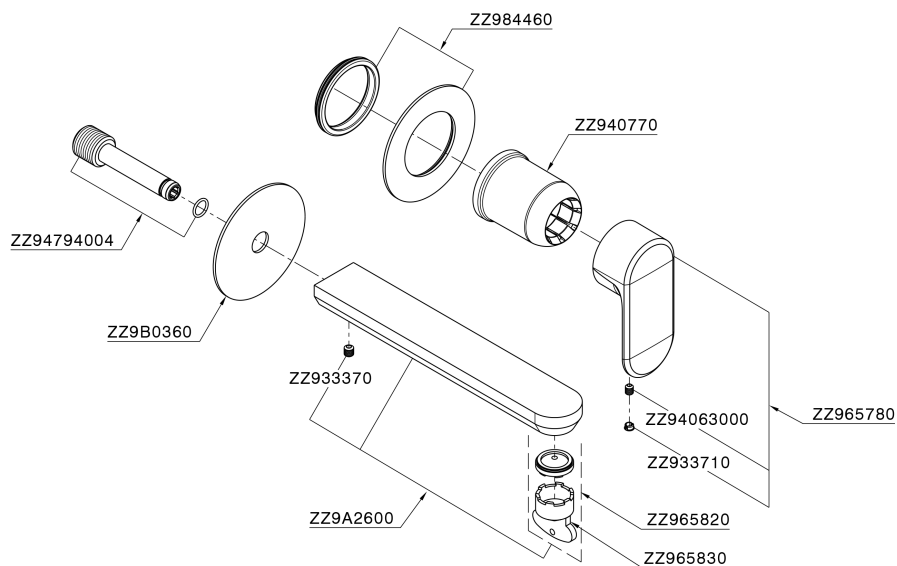

## Exposed part for single lever washbasin valve LINEAVIVA\_LV005517C

LV005517C

<https://en.cisal.it/exposed-part-for-single-lever-washbasin-valve-lineaviva-lv005517c>

2026-05-01