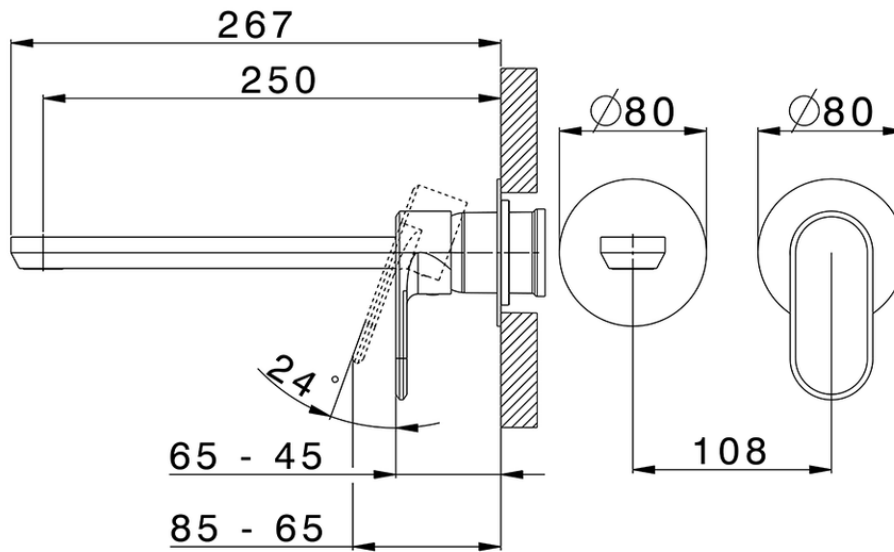

## Exposed part for single lever washbasin valve LINEAVIVA\_LV005517C

LV005517C

<https://en.cisal.it/exposed-part-for-single-lever-washbasin-valve-lineaviva-lv005517c>

2026-06-05