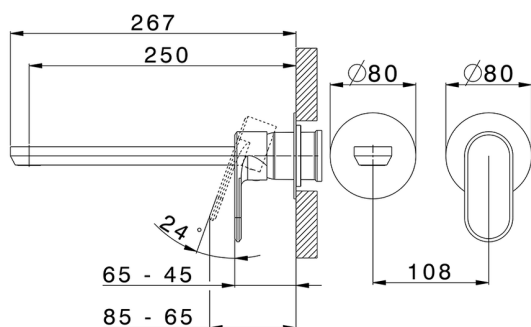

Exposed part for single lever washbasin valve LINEAVIVA_LV005517C

MODEL **LV005517C**

Exposed part for single lever washbasin valve, without concealed part, spout L.250 mm, for item Easy-Box ZA002450-ZA025510

CHARACTERISTICS

Installation **Concealed**
Required concealed parts **ZA002450**

Exposed part for single lever washbasin valve LINEAVIVA_LV005517C

LV005517C

<https://en.cisal.it/exposed-part-for-single-lever-washbasin-valve-lineaviva-lv005517c>