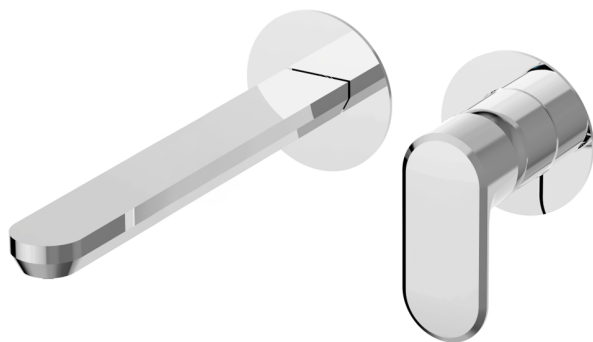

Exposed part for single lever washbasin valve LINEAVIVA_LV005517C

MODEL **LV005517C**

Exposed part for single lever washbasin valve, without concealed part, spout L.250 mm, for item Easy-Box ZA002450-ZA025510

CHARACTERISTICS

Installation **Concealed**
Required concealed parts **ZA002450**

Exposed part for single lever washbasin valve LINEAVIVA_LV005517C

LV005517C

<https://en.cisal.it/exposed-part-for-single-lever-washbasin-valve-lineaviva-lv005517c>