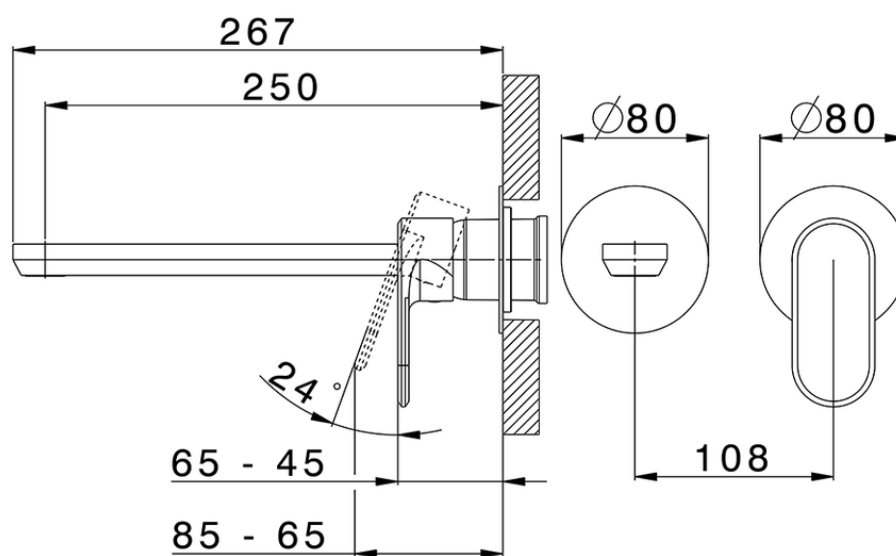

**Exposed part for single lever washbasin valve LINEAVIVA\_LV005517C**

LV005517C

<https://en.cisal.it/exposed-part-for-single-lever-washbasin-valve-lineaviva-lv005517c>

2026-06-05