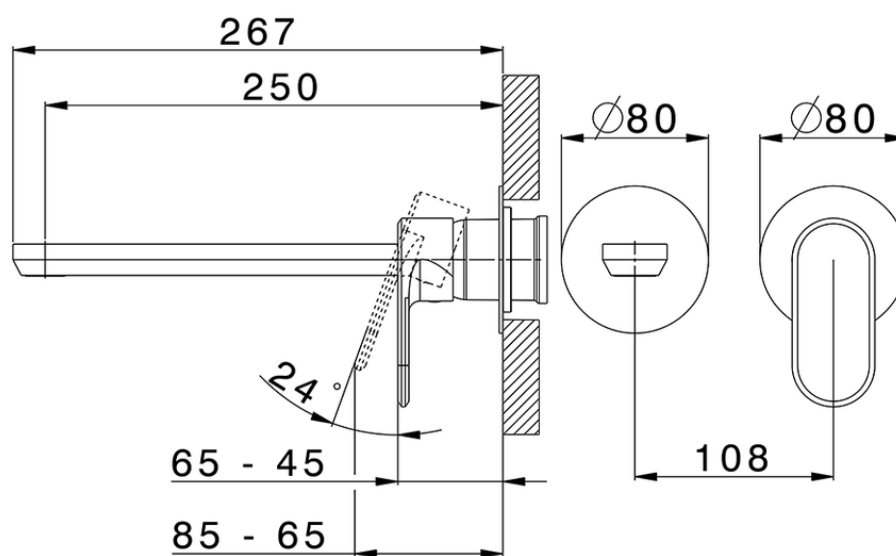

Exposed part for single lever washbasin valve LINEAVIVA_LV005517C

LV005517C

<https://en.cisal.it/exposed-part-for-single-lever-washbasin-valve-lineaviva-lv005517c>

2026-05-01