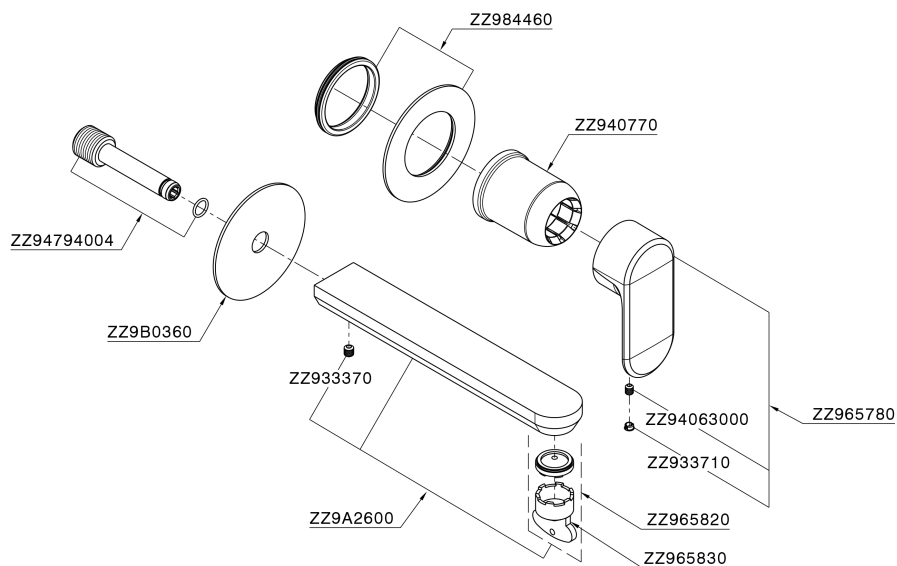

Exposed part for single lever washbasin valve LINEAVIVA_LV005517C

MODEL **LV005517C**

Exposed part for single lever washbasin valve, without concealed part, spout L.250 mm, for item Easy-Box ZA002450-ZA025510

CHARACTERISTICS

Installation	Concealed
Required concealed parts	ZA002450

Exposed part for single lever washbasin valve LINEAVIVA_LV005517C

LV005517C

<https://en.cisal.it/exposed-part-for-single-lever-washbasin-valve-lineaviva-lv005517c>