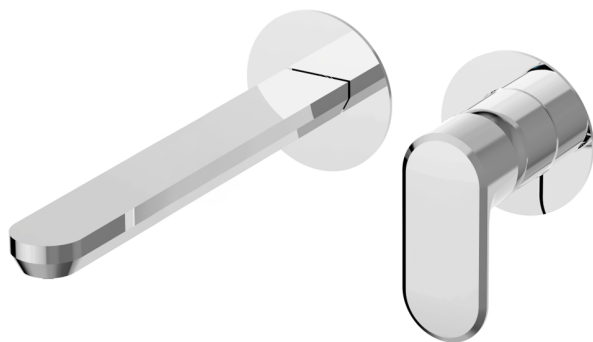

Exposed part for single lever washbasin valve LINEAVIVA_LV005517C

MODEL **LV005517C**

Exposed part for single lever washbasin valve, without concealed part, spout L.250 mm, for item Easy-Box ZA002450-ZA025510

CHARACTERISTICS

Installation	Concealed
Required concealed parts	ZA002450

Exposed part for single lever washbasin valve LINEAVIVA_LV005517C

LV005517C

<https://en.cisal.it/exposed-part-for-single-lever-washbasin-valve-lineaviva-lv005517c>