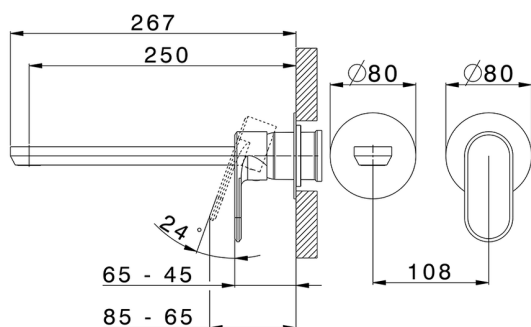

Exposed part for single lever washbasin valve LINEAVIVA_LV005517C

MODEL **LV005517C**

Exposed part for single lever washbasin valve, without concealed part, spout L.250 mm, for item Easy-Box ZA002450-ZA025510

CHARACTERISTICS

Installation	Concealed
Required concealed parts	ZA002450

Exposed part for single lever washbasin valve LINEAVIVA_LV005517C

LV005517C

<https://en.cisal.it/exposed-part-for-single-lever-washbasin-valve-lineaviva-lv005517c>