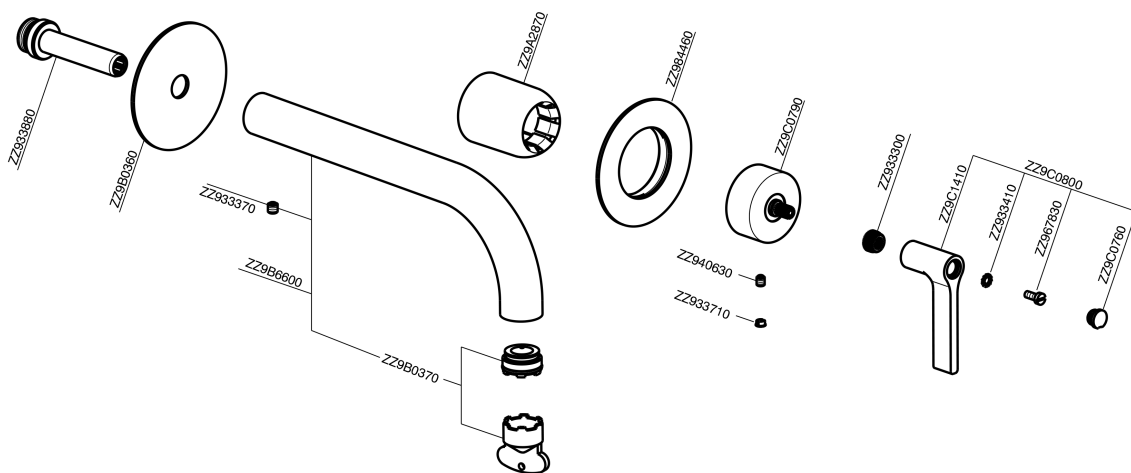

## Exposed part for single lever washbasin valve GRACE\_GC005511

MODEL **GC005511**

Exposed part for single lever washbasin valve, without concealed part, spout L.250 mm, for item Easy-Box ZA002450-ZA025510

### CHARACTERISTICS

Installation **Concealed**  
 Required concealed parts **ZA002450**

## Exposed part for single lever washbasin valve GRACE\_GC005511

GC005511

<https://en.cisal.it/exposed-part-for-single-lever-washbasin-valve-grace-gc005511>

2026-06-14