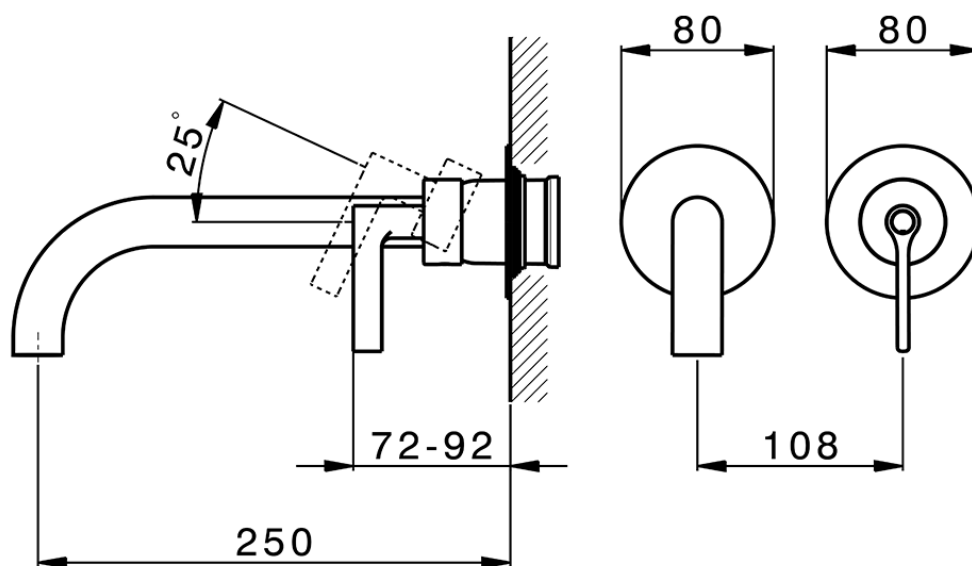

Exposed part for single lever washbasin valve GRACE_GC005511

GC005511

<https://en.cisal.it/exposed-part-for-single-lever-washbasin-valve-grace-gc005511>

2026-04-27