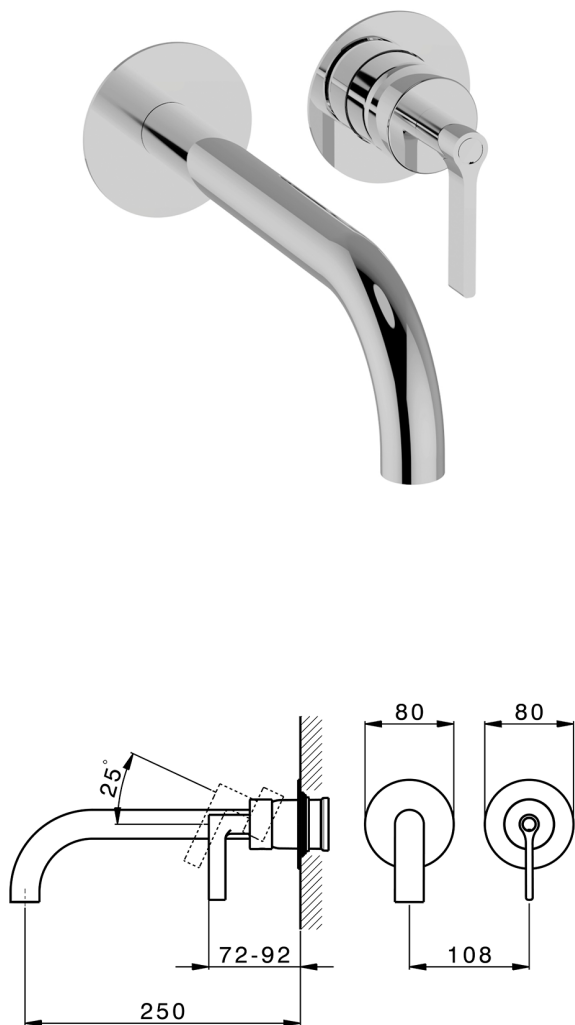

Exposed part for single lever washbasin valve GRACE_GC005511

MODEL **GC005511**

Exposed part for single lever washbasin valve, without concealed part, spout L.250 mm, for item Easy-Box ZA002450-ZA025510

AVAILABLE FINISHINGS

-  **21** 21 Chrome
-  **2F** 2F Brushed Nickel
-  **2W** 2W Brushed Gold
-  **5H** 5H Dark Brass Brushed
-  **5L** 5L Brushed Black Titanium
-  **6T** 6T Chrome/Matt Black

CHARACTERISTICS

Installation **Concealed**
 Required concealed parts **ZA002450**

Exposed part for single lever washbasin valve GRACE_GC005511

GC005511

<https://en.cisal.it/exposed-part-for-single-lever-washbasin-valve-grace-gc005511>