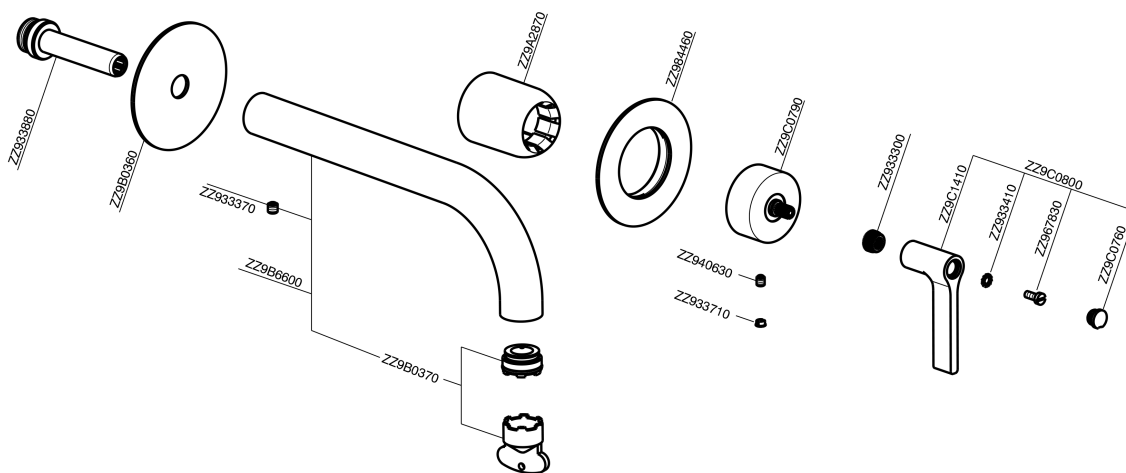

## Exposed part for single lever washbasin valve GRACE\_GC005511

MODEL **GC005511**

Exposed part for single lever washbasin valve, without concealed part, spout L.250 mm, for item Easy-Box ZA002450-ZA025510

### CHARACTERISTICS

Installation **Concealed**  
 Required concealed parts **ZA002450**

## Exposed part for single lever washbasin valve GRACE\_GC005511

GC005511

<https://en.cisal.it/exposed-part-for-single-lever-washbasin-valve-grace-gc005511>

2026-04-07